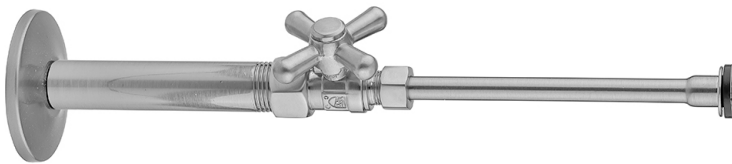

Quarter Turn Straight Pattern 1/2" IPS x 3/8" O.D. Toilet Supply Kit with Standard Cross Handle, 12" Supply Tube, Escutcheon

Model #: 619-71-

FEATURES:

- Complete Toilet Supply Kit
- Kit contains:
 - (1) Quarter Turn Straight Pattern 1/2" IPS x 3/8" O.D. Supply Valve with Standard Cross Handle P/N 619
 - (1) 12" Copper Supply Tube P/N 771
 - (1) Escutcheon P/N 741 (ULB P/N 6015)
 - (1) 1/2" Brass Nipple P/N 801-12.4

AVAILABLE FINISHES:

Polished Chrome (PCH)	Satin Chrome (SC)	Bronze Umber (BU)
Satin Nickel (SN)	Pewter (PEW)	Caramel Bronze (CB)
Polished Nickel (PN)	Antique Brass (AB)	Antique Copper (ACU)
Oil-Rubbed Bronze (ORB)	Polished Brass (PB)	Polished Copper (PCU)
Vintage Bronze (VB)	Satin Brass (SB)	Rose Gold (RG)
Matte Black (MBK)	Satin Gold (SG)	Polished Gold (PG)
Black Nickel (BKN)	Bombay Gold (BG)	Jewelers Gold (JG)
Europa Bronze (EB)	White (WH)	Sedona Beige (SDB)
Tristan Brass (TB)	Unlacquered Brass (ULB)	Satin Cooper (SCU)

SPECIFICATION DRAWING:

COMPONENTS	
DESCRIPTION	QTY:
STRAIGHT VALVE - STANDARD CROSS HANDLE	1
12" X 3/8" O.D. SUPPLY TUBE	1
ESCUTCHEON	1
PLASTIC FILL VALVE COUPLING NUT	1
4" NIPPLE	1

AVAILABLE HANDLES: