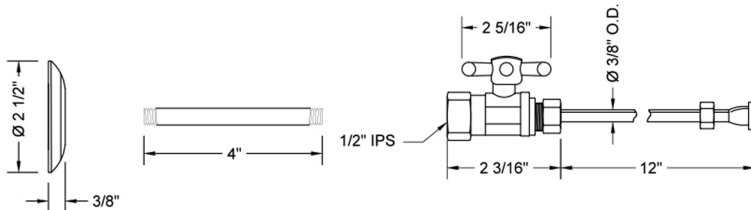

Quarter Turn Straight Pattern 1/2" IPS x 3/8" O.D. Toilet Supply Kit with Standard Cross Handle, 12" Supply Tube, Escutcheon

Model #: 619-71-

FEATURES:

- Complete Toilet Supply Kit
- Kit contains:
 - (1) Quarter Turn Straight Pattern 1/2" IPS x 3/8" O.D. Supply Valve with Standard Cross Handle P/N 619
 - (1) 12" Copper Supply Tube P/N 771
 - (1) Escutcheon P/N 741 (ULB P/N 6015)
 - (1) 1/2" Brass Nipple P/N 801-12.4

SPECIFICATION DRAWING:

COMPONENTS	
DESCRIPTION	QTY:
STRAIGHT VALVE - STANDARD CROSS HANDLE	1
12" X 3/8" O.D. SUPPLY TUBE	1
ESCUTCHEON	1
PLASTIC FILL VALVE COUPLING NUT	1
4" NIPPLE	1

AVAILABLE HANDLES: