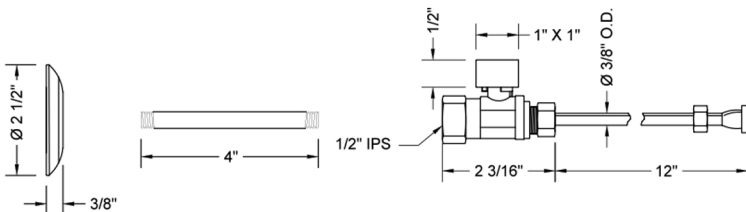

Quarter Turn Straight Pattern 1/2" IPS x 3/8" O.D. Toilet Supply Kit with Square Handle, 12" Supply Tube, Escutcheon

Model #: 619-7-71-

FEATURES:

- Complete Toilet Supply Kit
- Kit contains:
 - (1) Quarter Turn Straight Pattern 1/2" IPS x 3/8" O.D. Supply Valve with Square Handle P/N 619-7
 - (1) 12" Copper Supply Tube P/N 771
 - (1) Escutcheon P/N 741 (ULB P/N 6015)
 - (1) 1/2" Brass Nipple P/N 801-12.4

SPECIFICATION DRAWING:

COMPONENTS	
DESCRIPTION	QTY:
STRAIGHT VALVE - SQUARE HANDLE	1
12" X 3/8" O.D. SUPPLY TUBE	1
ESCUTCHEON	1
PLASTIC FILL VALVE COUPLING NUT	1
4" NIPPLE	1

AVAILABLE HANDLES: