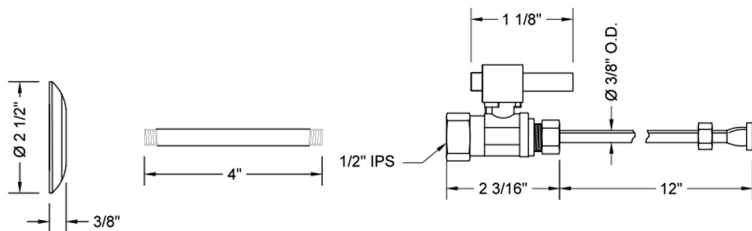

# Quarter Turn Straight Pattern 1/2" IPS x 3/8" O.D. Toilet Supply Kit with Square Lever 12" Supply Tube, Escutcheon

**Model #: 619-6-71-**

## FEATURES:

- Complete Toilet Supply Kit
- Kit contains:
  - (1) Quarter Turn Straight Pattern 1/2" IPS x 3/8" O.D. Supply Valve with Square Lever Handle P/N 619-6
  - (1) 12" Copper Supply Tube P/N 771
  - (1) Escutcheon P/N 741 (ULB P/N 6015)
  - (1) 1/2" Brass Nipple P/N 801-12.4

## SPECIFICATION DRAWING:

COMPONENTS	
DESCRIPTION	QTY:
STRAIGHT VALVE - SQUARE LEVER HANDLE	1
12" X 3/8" O.D. SUPPLY TUBE	1
ESCUTCHEON	1
PLASTIC FILL VALVE COUPLING NUT	1
4" NIPPLE	1