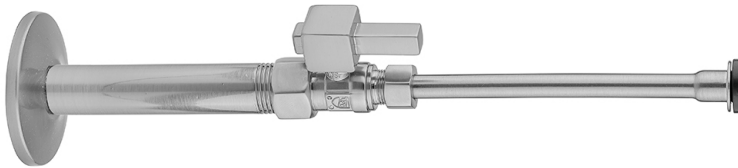

# Quarter Turn Straight Pattern 1/2" IPS x 3/8" O.D. Toilet Supply Kit with Square Lever 12" Supply Tube, Escutcheon

**Model #: 619-6-71-**

## FEATURES:

- Complete Toilet Supply Kit
- Kit contains:
  - (1) Quarter Turn Straight Pattern 1/2" IPS x 3/8" O.D. Supply Valve with Square Lever Handle P/N 619-6
  - (1) 12" Copper Supply Tube P/N 771
  - (1) Escutcheon P/N 741 (ULB P/N 6015)
  - (1) 1/2" Brass Nipple P/N 801-12.4

## AVAILABLE FINISHES:

Polished Chrome (PCH)	Satin Chrome (SC)	Bronze Umber (BU)
Satin Nickel (SN)	Pewter (PEW)	Caramel Bronze (CB)
Polished Nickel (PN)	Antique Brass (AB)	Antique Copper (ACU)
Oil-Rubbed Bronze (ORB)	Polished Brass (PB)	Polished Copper (PCU)
Vintage Bronze (VB)	Satin Brass (SB)	Rose Gold (RG)
Matte Black (MBK)	Satin Gold (SG)	Polished Gold (PG)
Black Nickel (BKN)	Bombay Gold (BG)	Jewelers Gold (JG)
Europa Bronze (EB)	White (WH)	Sedona Beige (SDB)
Tristan Brass (TB)	Unlacquered Brass (ULB)	Satin Cooper (SCU)

## SPECIFICATION DRAWING:

COMPONENTS	
DESCRIPTION	QTY:
STRAIGHT VALVE - SQUARE LEVER HANDLE	1
12" X 3/8" O.D. SUPPLY TUBE	1
ESCUTCHEON	1
PLASTIC FILL VALVE COUPLING NUT	1
4" NIPPLE	1