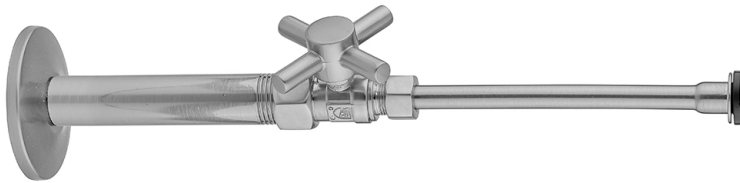

Quarter Turn Straight Pattern 1/2" IPS x 3/8" O.D. Toilet Supply Kit with Contempo Cross Handle, 20" Supply Tube, Escutcheon

Model #: 619-4-72-

FEATURES:

- Complete Toilet Supply Kit
- Kit contains:
 - (1) Quarter Turn Straight Pattern 1/2" IPS x 3/8" O.D. Supply Valve with Contempo Cross Handle P/N 619-4
 - (1) 20" Copper Supply Tube P/N 772
 - (1) Escutcheon P/N 741 (ULB P/N 6015)
 - (1) 1/2" Brass Nipple P/N 801-12.4

AVAILABLE FINISHES:

Polished Chrome (PCH)	Satin Chrome (SC)	Bronze Umber (BU)
Satin Nickel (SN)	Pewter (PEW)	Caramel Bronze (CB)
Polished Nickel (PN)	Antique Brass (AB)	Antique Copper (ACU)
Oil-Rubbed Bronze (ORB)	Polished Brass (PB)	Polished Copper (PCU)
Vintage Bronze (VB)	Satin Brass (SB)	Rose Gold (RG)
Matte Black (MBK)	Satin Gold (SG)	Polished Gold (PG)
Black Nickel (BKN)	Bombay Gold (BG)	Jewelers Gold (JG)
Europa Bronze (EB)	White (WH)	Sedona Beige (SDB)
Tristan Brass (TB)	Unlacquered Brass (ULB)	Satin Cooper (SCU)

SPECIFICATION DRAWING:

COMPONENTS	
DESCRIPTION	QTY:
STRAIGHT VALVE - CONTEMPO CROSS HANDLE	1
20" X 3/8" O.D. SUPPLY TUBE	1
ESCUTCHEON	1
PLASTIC FILL VALVE COUPLING NUT	1
4" NIPPLE	1

AVAILABLE HANDLES: