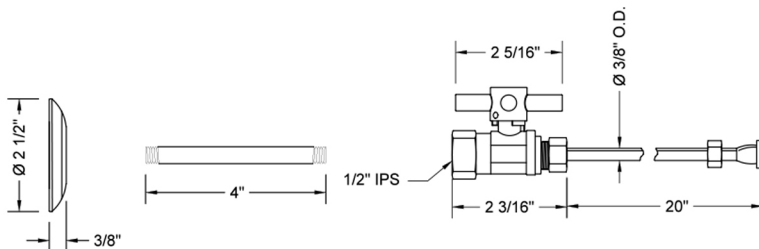

Quarter Turn Straight Pattern 1/2" IPS x 3/8" O.D. Toilet Supply Kit with Contempo Cross Handle, 20" Supply Tube, Escutcheon

Model #: 619-4-72-

FEATURES:

- Complete Toilet Supply Kit
- Kit contains:
 - (1) Quarter Turn Straight Pattern 1/2" IPS x 3/8" O.D. Supply Valve with Contempo Cross Handle P/N 619-4
 - (1) 20" Copper Supply Tube P/N 772
 - (1) Escutcheon P/N 741 (ULB P/N 6015)
 - (1) 1/2" Brass Nipple P/N 801-12.4

SPECIFICATION DRAWING:

COMPONENTS	
DESCRIPTION	QTY:
STRAIGHT VALVE - CONTEMPO CROSS HANDLE	1
20" X 3/8" O.D. SUPPLY TUBE	1
ESCUTCHEON	1
PLASTIC FILL VALVE COUPLING NUT	1
4" NIPPLE	1

AVAILABLE HANDLES: