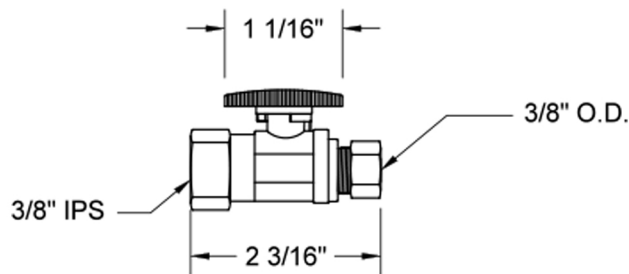

Quarter Turn Straight Pattern 3/8" IPS x 3/8" O.D. Supply Valve with Oval Handle

Model #: 618-8-

FEATURES:

- Straight pattern IPS x 3/8" O.D. quarter turn ball valve
- 3/8" IPS inlet x 3/8" O.D. outlet
- All brass body and stem

AVAILABLE FINISHES:

Polished Chrome (PCH)	Satin Chrome (SC)	Bronze Umber (BU)
Satin Nickel (SN)	Pewter (PEW)	Caramel Bronze (CB)
Polished Nickel (PN)	Antique Brass (AB)	Antique Copper (ACU)
Oil-Rubbed Bronze (ORB)	Polished Brass (PB)	Polished Copper (PCU)
Vintage Bronze (VB)	Satin Brass (SB)	Rose Gold (RG)
Matte Black (MBK)	Satin Gold (SG)	Polished Gold (PG)
Black Nickel (BKN)	Bombay Gold (BG)	Jewelers Gold (JG)
Europa Bronze (EB)	White (WH)	Sedona Beige (SDB)
Tristan Brass (TB)	Satin Cooper (SCU)	

SPECIFICATION DRAWING:

AVAILABLE HANDLES:

COMPLIANCES:

Complies with: ASME A112.18.1-2012/CSA B125.1-12