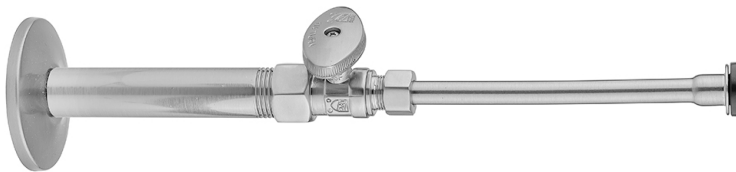

Quarter Turn Straight Pattern 3/8" IPS x 3/8" O.D. Toilet Supply Kit with Oval Handle, 12" Supply Tube, Escutcheon

Model #: 618-8-71-

FEATURES:

- Complete Toilet Supply Kit
- Kit contains:
 - (1) Quarter Turn Straight Pattern 3/8" IPS x 3/8" O.D. Supply Valve with Oval Handle P/N 618-8
 - (1) 12" Copper Supply Tube P/N 771
 - (1) Escutcheon P/N 740 (ULB P/N 6015)
 - (1) 3/8" Brass Nipple P/N 801-38.4

AVAILABLE FINISHES:

Polished Chrome (PCH)	Satin Chrome (SC)	Bronze Umber (BU)
Satin Nickel (SN)	Pewter (PEW)	Caramel Bronze (CB)
Polished Nickel (PN)	Antique Brass (AB)	Antique Copper (ACU)
Oil-Rubbed Bronze (ORB)	Polished Brass (PB)	Polished Copper (PCU)
Vintage Bronze (VB)	Satin Brass (SB)	Rose Gold (RG)
Matte Black (MBK)	Satin Gold (SG)	Polished Gold (PG)
Black Nickel (BKN)	Bombay Gold (BG)	Jewelers Gold (JG)
Europa Bronze (EB)	White (WH)	Sedona Beige (SDB)
Tristan Brass (TB)	Satin Cooper (SCU)	

SPECIFICATION DRAWING:

COMPONENTS	
DESCRIPTION	QTY:
STRAIGHT VALVE - OVAL HANDLE	1
12" X 3/8" O.D. SUPPLY TUBE	1
ESCUTCHEON	1
PLASTIC FILL VALVE COUPLING NUT	1
4" NIPPLE	1

AVAILABLE HANDLES: