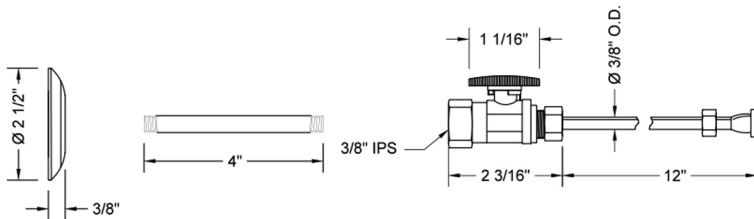

Quarter Turn Straight Pattern 3/8" IPS x 3/8" O.D. Toilet Supply Kit with Oval Handle, 12" Supply Tube, Escutcheon

Model #: 618-8-71-

FEATURES:

- Complete Toilet Supply Kit
- Kit contains:
 - (1) Quarter Turn Straight Pattern 3/8" IPS x 3/8" O.D. Supply Valve with Oval Handle P/N 618-8
 - (1) 12" Copper Supply Tube P/N 771
 - (1) Escutcheon P/N 740 (ULB P/N 6015)
 - (1) 3/8" Brass Nipple P/N 801-38.4

SPECIFICATION DRAWING:

COMPONENTS	
DESCRIPTION	QTY:
STRAIGHT VALVE - OVAL HANDLE	1
12" X 3/8" O.D. SUPPLY TUBE	1
ESCUTCHEON	1
PLASTIC FILL VALVE COUPLING NUT	1
4" NIPPLE	1

AVAILABLE HANDLES: