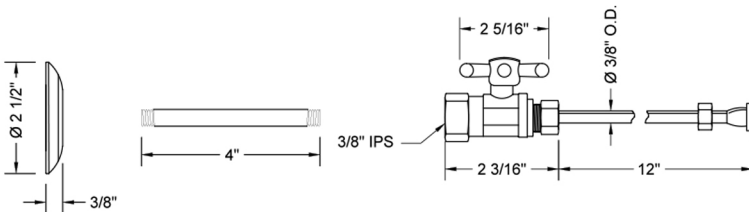

# Quarter Turn Straight Pattern 3/8" IPS x 3/8" O.D. Toilet Supply Kit with Standard Cross Handle, 12" Supply Tube, Escutcheon

**Model #: 618-71-**

## FEATURES:

- Complete Toilet Supply Kit
- Kit contains:
  - (1) Quarter Turn Straight Pattern 3/8" IPS x 3/8" O.D. Supply Valve with Standard Cross Handle P/N 618
  - (1) 12" Copper Supply Tube P/N 771
  - (1) Escutcheon P/N 740 (ULB P/N 6015)
  - (1) 3/8" Brass Nipple P/N 801-38.4

## SPECIFICATION DRAWING:

COMPONENTS	
DESCRIPTION	QTY:
STRAIGHT VALVE - STANDARD CROSS HANDLE	1
12" X 3/8" O.D. SUPPLY TUBE	1
ESCUTCHEON	1
PLASTIC FILL VALVE COUPLING NUT	1
4" NIPPLE	1