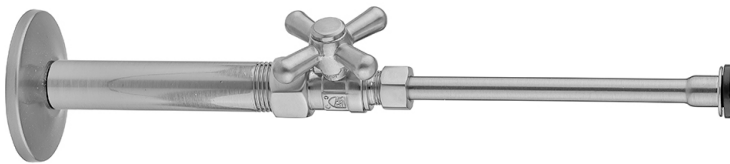

# Quarter Turn Straight Pattern 3/8" IPS x 3/8" O.D. Toilet Supply Kit with Standard Cross Handle, 12" Supply Tube, Escutcheon

**Model #: 618-71-**

## FEATURES:

- Complete Toilet Supply Kit
- Kit contains:
  - (1) Quarter Turn Straight Pattern 3/8" IPS x 3/8" O.D. Supply Valve with Standard Cross Handle P/N 618
  - (1) 12" Copper Supply Tube P/N 771
  - (1) Escutcheon P/N 740 (ULB P/N 6015)
  - (1) 3/8" Brass Nipple P/N 801-38.4

## AVAILABLE FINISHES:

Polished Chrome (PCH)	Satin Chrome (SC)	Bronze Umber (BU)
Satin Nickel (SN)	Pewter (PEW)	Caramel Bronze (CB)
Polished Nickel (PN)	Antique Brass (AB)	Antique Copper (ACU)
Oil-Rubbed Bronze (ORB)	Polished Brass (PB)	Polished Copper (PCU)
Vintage Bronze (VB)	Satin Brass (SB)	Rose Gold (RG)
Matte Black (MBK)	Satin Gold (SG)	Polished Gold (PG)
Black Nickel (BKN)	Bombay Gold (BG)	Jewelers Gold (JG)
Europa Bronze (EB)	White (WH)	Sedona Beige (SDB)
Tristan Brass (TB)	Satin Cooper (SCU)	

## SPECIFICATION DRAWING:

COMPONENTS	
DESCRIPTION	QTY:
STRAIGHT VALVE - STANDARD CROSS HANDLE	1
12" X 3/8" O.D. SUPPLY TUBE	1
ESCUTCHEON	1
PLASTIC FILL VALVE COUPLING NUT	1
4" NIPPLE	1