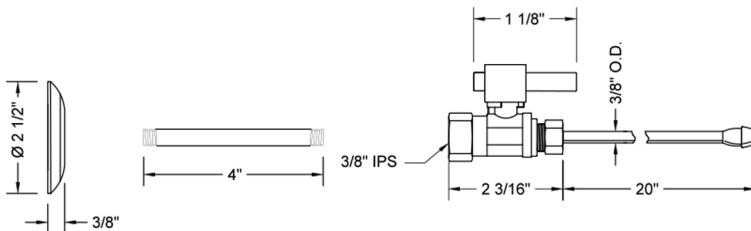

Quarter Turn Straight Pattern 3/8" IPS x 3/8" O.D. Faucet Supply Kit with Square Lever Handle, 20" Supply Tubes, Escutcheons

Model #: 618-6-62-

FEATURES:

- Complete Faucet Supply Kit
- Kit contains:
 - (2) Quarter Turn Straight Pattern 3/8" IPS x 3/8" O.D. Supply Valve with Square Lever Handle P/N 618-6
 - (2) 20" Copper Supply Tubes P/N 662
 - (2) Escutcheons P/N 740 (ULB P/N 6015)
 - (2) 3/8" Brass Nipples P/N 801-38.4

SPECIFICATION DRAWING:

COMPONENTS	
DESCRIPTION	QTY:
STRAIGHT VALVE - SQUARE LEVER HANDLE	2
20" X 3/8" O.D. SUPPLY TUBE	2
2 1/2" SURE GRIP ESCUTCHEON	2
4" NIPPLE	2

AVAILABLE HANDLES: