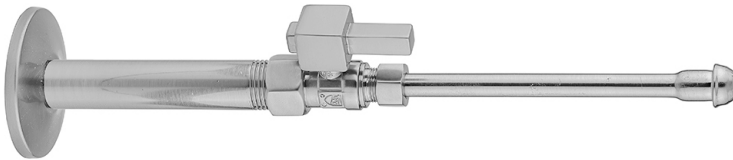

Quarter Turn Straight Pattern 3/8" IPS x 3/8" O.D. Faucet Supply Kit with Square Lever Handle, 20" Supply Tubes, Escutcheons

Model #: 618-6-62-

FEATURES:

- Complete Faucet Supply Kit
- Kit contains:
 - (2) Quarter Turn Straight Pattern 3/8" IPS x 3/8" O.D. Supply Valve with Square Lever Handle P/N 618-6
 - (2) 20" Copper Supply Tubes P/N 662
 - (2) Escutcheons P/N 740 (ULB P/N 6015)
 - (2) 3/8" Brass Nipples P/N 801-38.4

AVAILABLE FINISHES:

Polished Chrome (PCH)	Satin Chrome (SC)	Bronze Umber (BU)
Satin Nickel (SN)	Pewter (PEW)	Caramel Bronze (CB)
Polished Nickel (PN)	Antique Brass (AB)	Antique Copper (ACU)
Oil-Rubbed Bronze (ORB)	Polished Brass (PB)	Polished Copper (PCU)
Vintage Bronze (VB)	Satin Brass (SB)	Rose Gold (RG)
Matte Black (MBK)	Satin Gold (SG)	Polished Gold (PG)
Black Nickel (BKN)	Bombay Gold (BG)	Jewelers Gold (JG)
Europa Bronze (EB)	White (WH)	Sedona Beige (SDB)
Tristan Brass (TB)	Satin Cooper (SCU)	

SPECIFICATION DRAWING:

COMPONENTS	
DESCRIPTION	QTY:
STRAIGHT VALVE - SQUARE LEVER HANDLE	2
20" X 3/8" O.D. SUPPLY TUBE	2
2 1/2" SURE GRIP ESCUTCHEON	2
4" NIPPLE	2

AVAILABLE HANDLES: