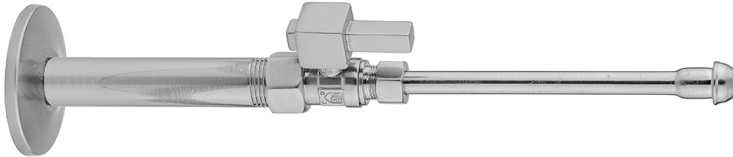

Quarter Turn Straight Pattern 3/8" IPS x 3/8" O.D. Faucet Supply Kit with Square Lever Handle, 20" Supply Tubes, Escutcheons

Model #: 618-6-62-

FEATURES:

- Complete Faucet Supply Kit
- Kit contains:
 - (2) Quarter Turn Straight Pattern 3/8" IPS x 3/8" O.D. Supply Valve with Square Lever Handle P/N 618-6
 - (2) 20" Copper Supply Tubes P/N 662
 - (2) Escutcheons P/N 740 (ULB P/N 6015)
 - (2) 3/8" Brass Nipples P/N 801-38.4

AVAILABLE FINISHES:

Polished Chrome (PCH)	Satin Chrome (SC)	Bronze Umber (BU)
Satin Nickel (SN)	Pewter (PEW)	Caramel Bronze (CB)
Polished Nickel (PN)	Antique Brass (AB)	Antique Copper (ACU)
Oil-Rubbed Bronze (ORB)	Polished Brass (PB)	Polished Copper (PCU)
Vintage Bronze (VB)	Satin Brass (SB)	Rose Gold (RG)
Matte Black (MBK)	Satin Gold (SG)	Polished Gold (PG)
Black Nickel (BKN)	Bombay Gold (BG)	Jewelers Gold (JG)
Europa Bronze (EB)	White (WH)	Sedona Beige (SDB)
Tristan Brass (TB)	Satin Cooper (SCU)	

SPECIFICATION DRAWING:

COMPONENTS	
DESCRIPTION	QTY:
STRAIGHT VALVE - SQUARE LEVER HANDLE	2
20" X 3/8" O.D. SUPPLY TUBE	2
2 1/2" SURE GRIP ESCUTCHEON	2
4" NIPPLE	2

AVAILABLE HANDLES: