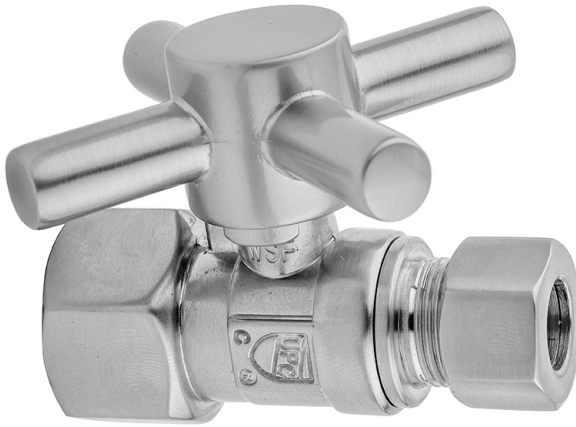

Quarter Turn Straight Pattern 3/8" IPS x 3/8" O.D. Supply Valve with Contempo Cross Handle

Model #: 618-4-

FEATURES:

- Straight pattern IPS x 3/8" O.D. quarter turn ball valve
- 3/8" IPS inlet x 3/8" O.D. outlet
- All brass body and stem

AVAILABLE FINISHES:

Polished Chrome (PCH)	Satin Chrome (SC)	Bronze Umber (BU)
Satin Nickel (SN)	Pewter (PEW)	Caramel Bronze (CB)
Polished Nickel (PN)	Antique Brass (AB)	Antique Copper (ACU)
Oil-Rubbed Bronze (ORB)	Polished Brass (PB)	Polished Copper (PCU)
Vintage Bronze (VB)	Satin Brass (SB)	Rose Gold (RG)
Matte Black (MBK)	Satin Gold (SG)	Polished Gold (PG)
Black Nickel (BKN)	Bombay Gold (BG)	Jewelers Gold (JG)
Europa Bronze (EB)	White (WH)	Sedona Beige (SDB)
Tristan Brass (TB)	Unlacquered Brass (ULB)	Satin Cooper (SCU)