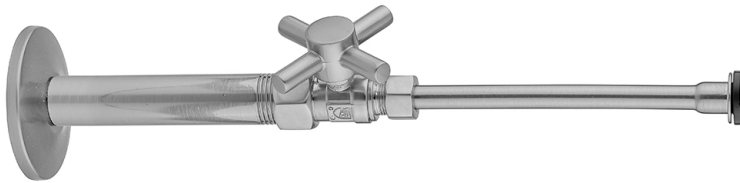

Quarter Turn Straight Pattern 3/8" IPS x 3/8" O.D. Toilet Supply Kit with Contempo Cross Handle, 12" Supply Tube, Escutcheon

Model #: 618-4-71-

FEATURES:

- Complete Toilet Supply Kit
- Kit contains:
 - (1) Quarter Turn Straight Pattern 3/8" IPS x 3/8" O.D. Supply Valve with Contempo Cross Handle P/N 618-4
 - (1) 12" Copper Supply Tube P/N 771
 - (1) Escutcheon P/N 740 (ULB P/N 6015)
 - (1) 3/8" Brass Nipple P/N 801-38.4

AVAILABLE FINISHES:

Polished Chrome (PCH)	Satin Chrome (SC)	Bronze Umber (BU)
Satin Nickel (SN)	Pewter (PEW)	Caramel Bronze (CB)
Polished Nickel (PN)	Antique Brass (AB)	Antique Copper (ACU)
Oil-Rubbed Bronze (ORB)	Polished Brass (PB)	Polished Copper (PCU)
Vintage Bronze (VB)	Satin Brass (SB)	Rose Gold (RG)
Matte Black (MBK)	Satin Gold (SG)	Polished Gold (PG)
Black Nickel (BKN)	Bombay Gold (BG)	Jewelers Gold (JG)
Europa Bronze (EB)	White (WH)	Sedona Beige (SDB)
Tristan Brass (TB)	Satin Cooper (SCU)	

SPECIFICATION DRAWING:

COMPONENTS	
DESCRIPTION	QTY:
STRAIGHT VALVE - CONTEMPO CROSS HANDLE	1
12" X 3/8" O.D. SUPPLY TUBE	1
ESCUTCHEON	1
PLASTIC FILL VALVE COUPLING NUT	1
4" NIPPLE	1

AVAILABLE HANDLES: