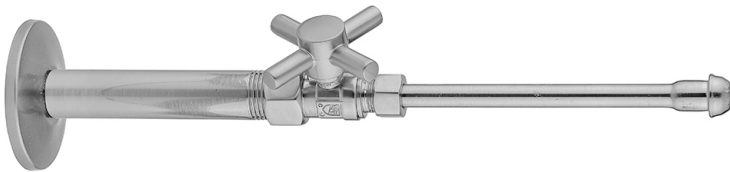

Quarter Turn Straight Pattern 3/8" IPS x 3/8" O.D. Faucet Supply Kit with Contempo Cross Handle, 20" Supply Tubes, Escutcheons

Model #: 618-4-62-

FEATURES:

- Complete Faucet Supply Kit
- Kit contains:
 - (2) Quarter Turn Straight Pattern 3/8" IPS x 3/8" O.D. Supply Valve with Contempo Cross Handle P/N 618-4
 - (2) 20" Copper Supply Tubes P/N 662
 - (2) Escutcheons P/N 740 (ULB P/N 6015)
 - (2) 3/8" Brass Nipples P/N 801-38.4

AVAILABLE FINISHES:

| | | |
|-------------------------|---------------------|-----------------------|
| Polished Chrome (PCH) | Satin Chrome (SC) | Bronze Umber (BU) |
| Satin Nickel (SN) | Pewter (PEW) | Caramel Bronze (CB) |
| Polished Nickel (PN) | Antique Brass (AB) | Antique Copper (ACU) |
| Oil-Rubbed Bronze (ORB) | Polished Brass (PB) | Polished Copper (PCU) |
| Vintage Bronze (VB) | Satin Brass (SB) | Rose Gold (RG) |
| Matte Black (MBK) | Satin Gold (SG) | Polished Gold (PG) |
| Black Nickel (BKN) | Bombay Gold (BG) | Jewelers Gold (JG) |
| Europa Bronze (EB) | White (WH) | Sedona Beige (SDB) |
| Tristan Brass (TB) | Satin Cooper (SCU) | |

SPECIFICATION DRAWING:

| COMPONENTS | |
|--|------|
| DESCRIPTION | QTY: |
| STRAIGHT VALVE - CONTEMPO CROSS HANDLE | 2 |
| 20" X 3/8" O.D. SUPPLY TUBE | 2 |
| 2 1/2" SURE GRIP ESCUTCHEON | 2 |
| 4" NIPPLE | 2 |