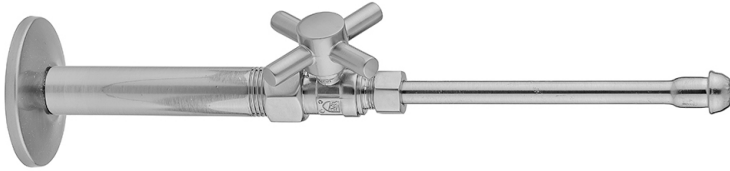

Quarter Turn Straight Pattern 3/8" IPS x 3/8" O.D. Faucet Supply Kit with Contempo Cross Handle, 20" Supply Tubes, Escutcheons

Model #: 618-4-62-

FEATURES:

- Complete Faucet Supply Kit
- Kit contains:
 - (2) Quarter Turn Straight Pattern 3/8" IPS x 3/8" O.D. Supply Valve with Contempo Cross Handle P/N 618-4
 - (2) 20" Copper Supply Tubes P/N 662
 - (2) Escutcheons P/N 740 (ULB P/N 6015)
 - (2) 3/8" Brass Nipples P/N 801-38.4

AVAILABLE FINISHES:

| | | |
|-------------------------|---------------------|-----------------------|
| Polished Chrome (PCH) | Satin Chrome (SC) | Bronze Umber (BU) |
| Satin Nickel (SN) | Pewter (PEW) | Caramel Bronze (CB) |
| Polished Nickel (PN) | Antique Brass (AB) | Antique Copper (ACU) |
| Oil-Rubbed Bronze (ORB) | Polished Brass (PB) | Polished Copper (PCU) |
| Vintage Bronze (VB) | Satin Brass (SB) | Rose Gold (RG) |
| Matte Black (MBK) | Satin Gold (SG) | Polished Gold (PG) |
| Black Nickel (BKN) | Bombay Gold (BG) | Jewelers Gold (JG) |
| Europa Bronze (EB) | White (WH) | Sedona Beige (SDB) |
| Tristan Brass (TB) | Satin Cooper (SCU) | |

SPECIFICATION DRAWING:

| COMPONENTS | |
|--|------|
| DESCRIPTION | QTY: |
| STRAIGHT VALVE - CONTEMPO CROSS HANDLE | 2 |
| 20" X 3/8" O.D. SUPPLY TUBE | 2 |
| 2 1/2" SURE GRIP ESCUTCHEON | 2 |
| 4" NIPPLE | 2 |