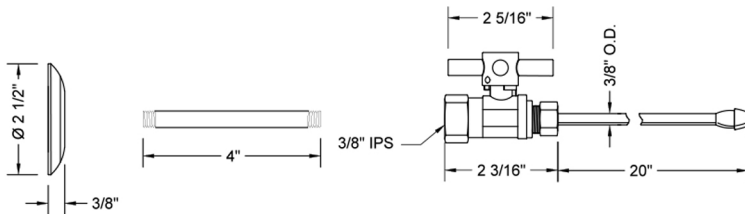

Quarter Turn Straight Pattern 3/8" IPS x 3/8" O.D. Faucet Supply Kit with Contempo Cross Handle, 20" Supply Tubes, Escutcheons

Model #: 618-4-62-

FEATURES:

- Complete Faucet Supply Kit
- Kit contains:
 - (2) Quarter Turn Straight Pattern 3/8" IPS x 3/8" O.D. Supply Valve with Contempo Cross Handle P/N 618-4
 - (2) 20" Copper Supply Tubes P/N 662
 - (2) Escutcheons P/N 740 (ULB P/N 6015)
 - (2) 3/8" Brass Nipples P/N 801-38.4

SPECIFICATION DRAWING:

| COMPONENTS | |
|--|------|
| DESCRIPTION | QTY: |
| STRAIGHT VALVE - CONTEMPO CROSS HANDLE | 2 |
| 20" X 3/8" O.D. SUPPLY TUBE | 2 |
| 2 1/2" SURE GRIP ESCUTCHEON | 2 |
| 4" NIPPLE | 2 |