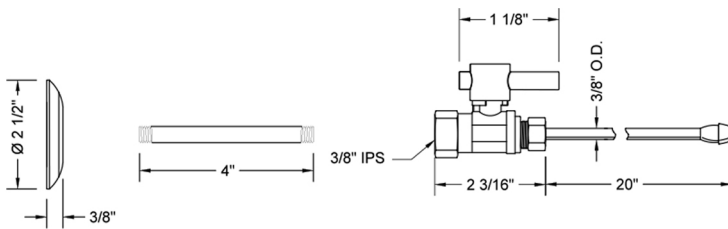

# Quarter Turn Straight Pattern 3/8" IPS x 3/8" O.D. Faucet Supply Kit with Contempo Lever Handle, 20" Supply Tubes, Escutcheons

**Model #: 618-2-62-**

### FEATURES:

- Complete Faucet Supply Kit
- Kit contains:
  - (2) Quarter Turn Straight Pattern 3/8" IPS x 3/8" O.D. Supply Valve with Contempo Lever Handle P/N 618-2
  - (2) 20" Copper Supply Tubes P/N 662
  - (2) Escutcheons P/N 740 (ULB P/N 6015)
  - (2) 3/8" Brass Nipples P/N 801-38.4

### SPECIFICATION DRAWING:

COMPONENTS	
DESCRIPTION	QTY:
STRAIGHT VALVE - CONTEMPO LEVER HANDLE	2
20" X 3/8" O.D. SUPPLY TUBE	2
2 1/2" SURE GRIP ESCUTCHEON	2
4" NIPPLE	2