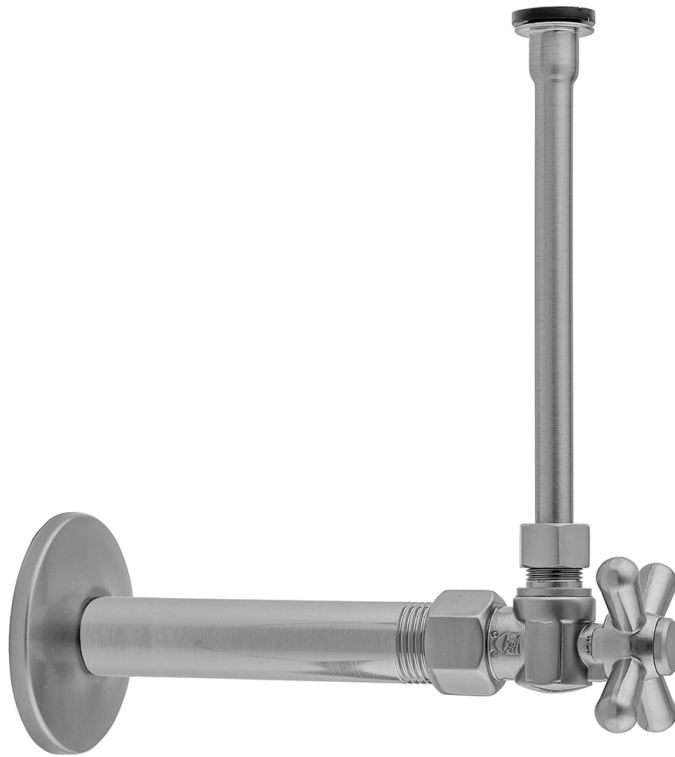

# Quarter Turn Angle Pattern 1/2" IPS x 3/8" O.D. Toilet Supply Kit with Standard Cross Handle, 12" Supply Tube, Escutcheon

**Model #: 616-71-**

### FEATURES:

- Complete Toilet Supply Kit
- Kit contains:
  - (1) Quarter Turn Angle Pattern 1/2" IPS x 3/8" O.D. Supply Valve with Standard Cross Handle P/N 616
  - (1) 12" Copper Supply Tube P/N 771
  - (1) Escutcheon P/N 741 (ULB P/N 6015)
  - (1) 1/2" Brass Nipple P/N 801-12.4

### SPECIFICATION DRAWING:

COMPONENTS	
DESCRIPTION	QTY:
ANGLE VALVE - STANDARD CROSS HANDLE	1
12" X 1/2" O.D. SUPPLY TUBE	1
ESCUTCHEON	1
PLASTIC FILL VALVE COUPLING NUT	1
4" NIPPLE	1