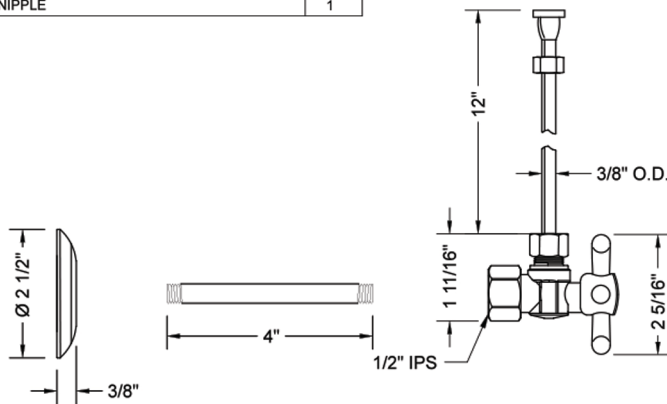

# Quarter Turn Angle Pattern 1/2" IPS x 3/8" O.D. Toilet Supply Kit with Standard Cross Handle, 12" Supply Tube, Escutcheon

**Model #: 616-71-**

### FEATURES:

- Complete Toilet Supply Kit
- Kit contains:
  - (1) Quarter Turn Angle Pattern 1/2" IPS x 3/8" O.D. Supply Valve with Standard Cross Handle P/N 616
  - (1) 12" Copper Supply Tube P/N 771
  - (1) Escutcheon P/N 741 (ULB P/N 6015)
  - (1) 1/2" Brass Nipple P/N 801-12.4

### SPECIFICATION DRAWING:

COMPONENTS	
DESCRIPTION	QTY:
ANGLE VALVE - STANDARD CROSS HANDLE	1
12" X 1/2" O.D. SUPPLY TUBE	1
ESCUTCHEON	1
PLASTIC FILL VALVE COUPLING NUT	1
4" NIPPLE	1