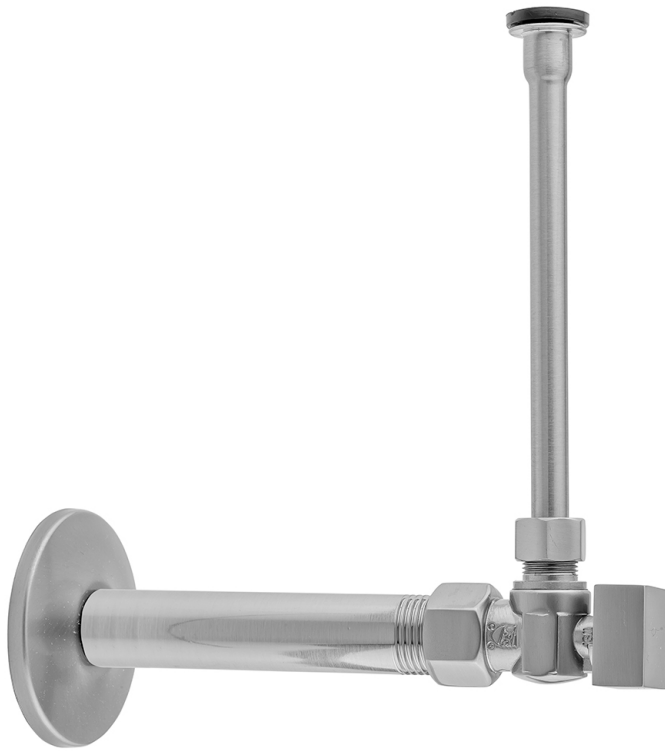

# Quarter Turn Angle Pattern 1/2" IPS x 3/8" O.D. Toilet Supply Kit with Square Handle, 12" Supply Tube, Escutcheon

**Model #: 616-7-71-**

### FEATURES:

- Complete Toilet Supply Kit
- Kit contains:
  - (1) Quarter Turn Angle Pattern 1/2" IPS x 3/8" O.D. Supply Valve with Square Handle P/N 616-7
  - (1) 12" Copper Supply Tube P/N 771
  - (1) Escutcheon P/N 741 (ULB P/N 6015)
  - (1) 1/2" Brass Nipple P/N 801-12.4

### SPECIFICATION DRAWING:

| COMPONENTS                      |      |
|---------------------------------|------|
| DESCRIPTION                     | QTY: |
| ANGLE VALVE - SQUARE HANDLE     | 1    |
| 12" X 1/2" O.D. SUPPLY TUBE     | 1    |
| ESCUTCHEON                      | 1    |
| PLASTIC FILL VALVE COUPLING NUT | 1    |
| 4" NIPPLE                       | 1    |