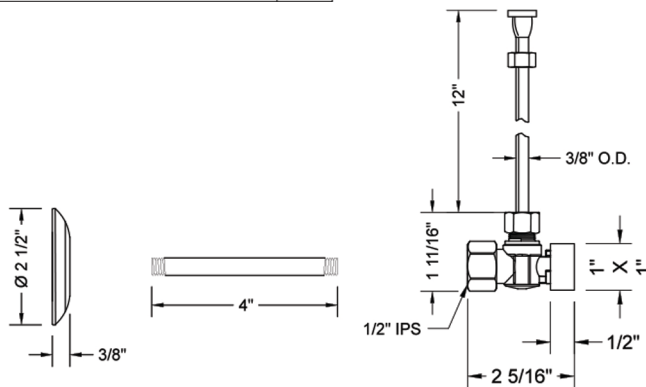

# Quarter Turn Angle Pattern 1/2" IPS x 3/8" O.D. Toilet Supply Kit with Square Handle, 12" Supply Tube, Escutcheon

**Model #: 616-7-71-**

### FEATURES:

- Complete Toilet Supply Kit
- Kit contains:
  - (1) Quarter Turn Angle Pattern 1/2" IPS x 3/8" O.D. Supply Valve with Square Handle P/N 616-7
  - (1) 12" Copper Supply Tube P/N 771
  - (1) Escutcheon P/N 741 (ULB P/N 6015)
  - (1) 1/2" Brass Nipple P/N 801-12.4

### SPECIFICATION DRAWING:

| COMPONENTS                      |      |
|---------------------------------|------|
| DESCRIPTION                     | QTY: |
| ANGLE VALVE - SQUARE HANDLE     | 1    |
| 12" X 1/2" O.D. SUPPLY TUBE     | 1    |
| ESCUTCHEON                      | 1    |
| PLASTIC FILL VALVE COUPLING NUT | 1    |
| 4" NIPPLE                       | 1    |