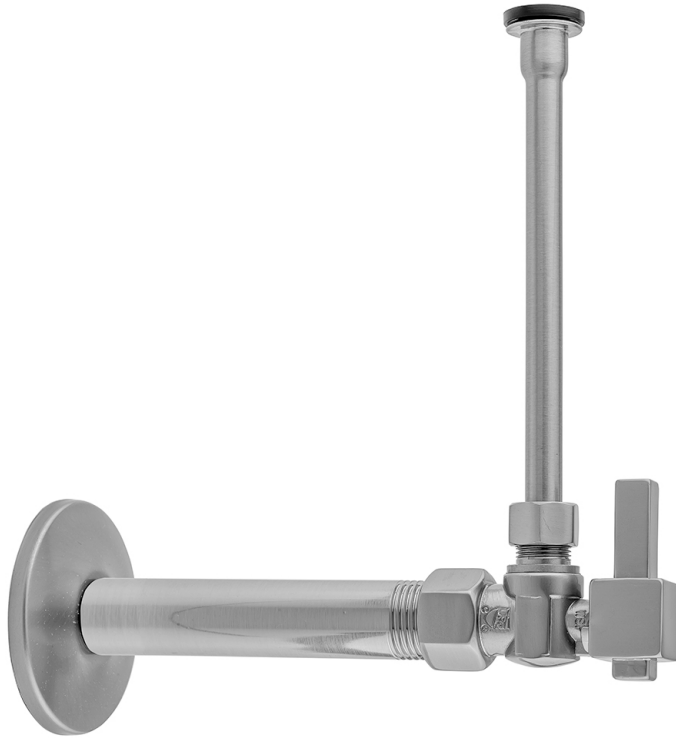

# Quarter Turn Angle Pattern 1/2" IPS x 3/8" O.D. Toilet Supply Kit with Square Lever Handle, 12" Supply Tube, Escutcheon

**Model #: 616-6-71-**

### FEATURES:

- Complete Toilet Supply Kit
- Kit contains:
  - (1) Quarter Turn Angle Pattern 1/2" IPS x 3/8" O.D. Supply Valve with Square Lever Handle P/N 616-6
  - (1) 12" Copper Supply Tube P/N 771
  - (1) Escutcheon P/N 741 (ULB P/N 6015)
  - (1) 1/2" Brass Nipples P/N 801-12.4

### SPECIFICATION DRAWING:

COMPONENTS	
DESCRIPTION	QTY:
ANGLE VALVE - SQUARE LEVER HANDLE	1
12" X 1/2" O.D. SUPPLY TUBE	1
ESCUTCHEON	1
PLASTIC FILL VALVE COUPLING NUT	1
4" NIPPLE	1