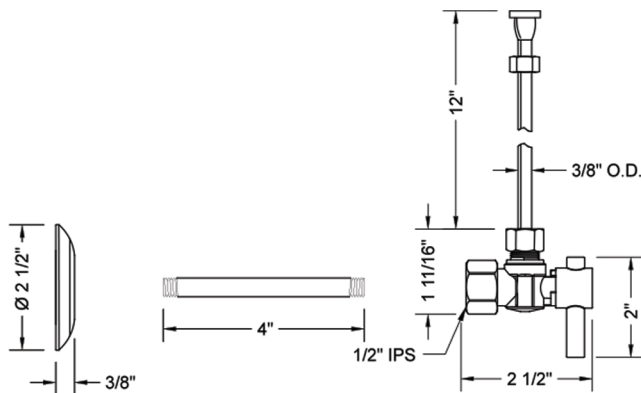

# Quarter Turn Angle Pattern 1/2" IPS x 3/8" O.D. Toilet Supply Kit with Contempo Lever Handle, 12" Supply Tube, Escutcheon

**Model #: 616-2-71-**

### FEATURES:

- Complete Toilet Supply Kit
- Kit contains:
  - (1) Quarter Turn Angle Pattern 1/2" IPS x 3/8" O.D. Supply Valve with Contempo Lever Handle P/N 616-2
  - (1) 12" Copper Supply Tube P/N 771
  - (1) Escutcheon P/N 741 (ULB P/N 6015)
  - (1) 1/2" Brass Nipples P/N 801-12.4

### SPECIFICATION DRAWING:

COMPONENTS	
DESCRIPTION	QTY:
ANGLE VALVE - CONTEMPO LEVER HANDLE	1
12" X 1/2" O.D. SUPPLY TUBE	1
ESCUTCHEON	1
PLASTIC FILL VALVE COUPLING NUT	1
4" NIPPLE	1