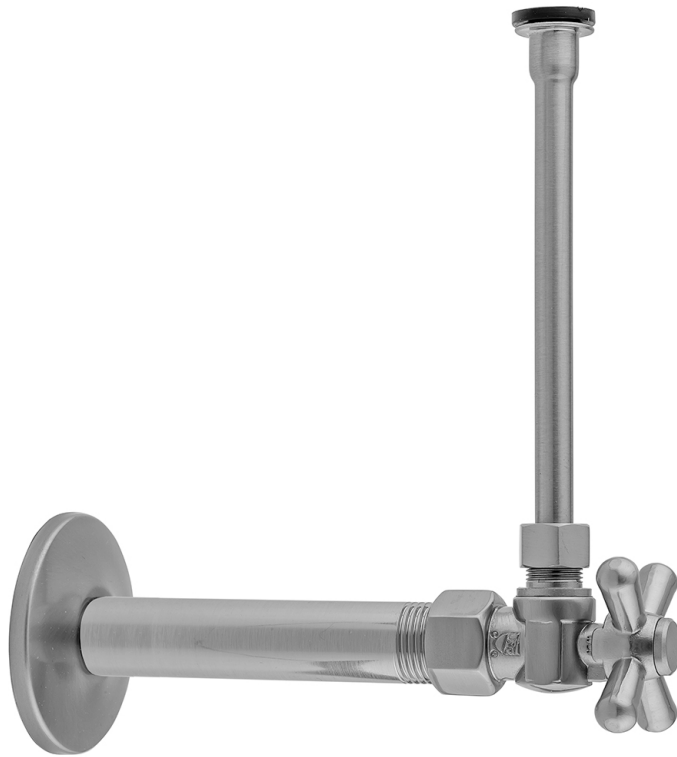

Quarter Turn Angle Pattern 3/8" IPS x 3/8" O.D. Toilet Supply Kit with Standard Cross Handle, 12" Supply Tube, Escutcheon

Model #: 615-71-

FEATURES:

- Complete Toilet Supply Kit
- Kit contains:
 - (1) Quarter Turn Angle Pattern 3/8" IPS x 3/8" O.D. Supply Valve with Standard Cross Handle P/N 615
 - (1) 12" Copper Supply Tube P/N 771
 - (1) Escutcheon P/N 740 (ULB P/N 6015)
 - (1) 3/8" Brass Nipple P/N 801-38.4

AVAILABLE FINISHES:

Polished Chrome (PCH)	Satin Chrome (SC)	Bronze Umber (BU)
Satin Nickel (SN)	Pewter (PEW)	Caramel Bronze (CB)
Polished Nickel (PN)	Antique Brass (AB)	Antique Copper (ACU)
Oil-Rubbed Bronze (ORB)	Polished Brass (PB)	Polished Copper (PCU)
Vintage Bronze (VB)	Satin Brass (SB)	Rose Gold (RG)
Matte Black (MBK)	Satin Gold (SG)	Polished Gold (PG)
Black Nickel (BKN)	Bombay Gold (BG)	Jewelers Gold (JG)
Europa Bronze (EB)	White (WH)	Sedona Beige (SDB)
Tristan Brass (TB)	Unlacquered Brass (ULB)	Satin Cooper (SCU)

SPECIFICATION DRAWING:

COMPONENTS	
DESCRIPTION	QTY:
ANGLE VALVE - STANDARD CROSS HANDLE	1
12" X 3/8" O.D. SUPPLY TUBE	1
ESCUTCHEON	1
PLASTIC FILL VALVE COUPLING NUT	1
4" NIPPLE	1

AVAILABLE HANDLES: