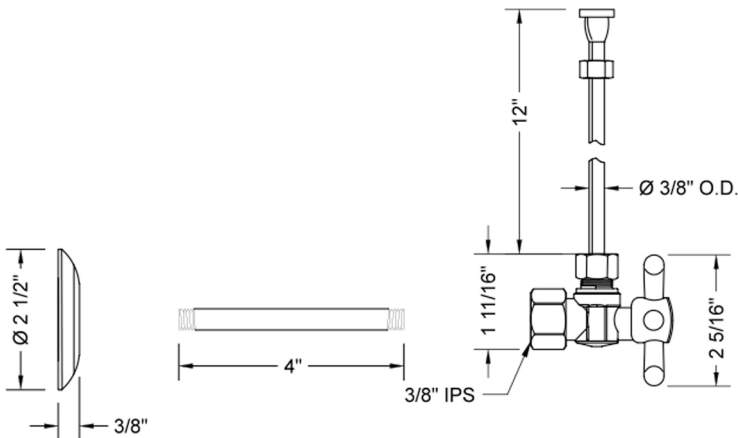

Quarter Turn Angle Pattern 3/8" IPS x 3/8" O.D. Toilet Supply Kit with Standard Cross Handle, 12" Supply Tube, Escutcheon

Model #: 615-71-

FEATURES:

- Complete Toilet Supply Kit
- Kit contains:
 - (1) Quarter Turn Angle Pattern 3/8" IPS x 3/8" O.D. Supply Valve with Standard Cross Handle P/N 615
 - (1) 12" Copper Supply Tube P/N 771
 - (1) Escutcheon P/N 740 (ULB P/N 6015)
 - (1) 3/8" Brass Nipple P/N 801-38.4

SPECIFICATION DRAWING:

COMPONENTS	
DESCRIPTION	QTY:
ANGLE VALVE - STANDARD CROSS HANDLE	1
12" X 3/8" O.D. SUPPLY TUBE	1
ESCUTCHEON	1
PLASTIC FILL VALVE COUPLING NUT	1
4" NIPPLE	1

AVAILABLE HANDLES: