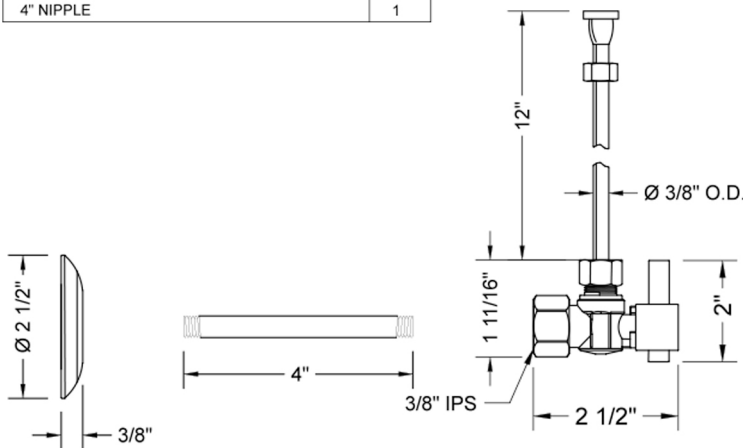

# Quarter Turn Angle Pattern 3/8" IPS x 3/8" O.D. Toilet Supply Kit with Square Lever 12" Supply Tube, Escutcheon

**Model #: 615-6-71-**

### FEATURES:

- Complete Toilet Supply Kit
- Kit contains:
  - (1) Quarter Turn Angle Pattern 3/8" IPS x 3/8" O.D. Supply Valve with Square Lever Handle P/N 615-6
  - (1) 12" Copper Supply Tube P/N 771
  - (1) Escutcheon P/N 740 (ULB P/N 6015)
  - (1) 3/8" Brass Nipple P/N 801-38.4

### SPECIFICATION DRAWING:

COMPONENTS	
DESCRIPTION	QTY:
ANGLE VALVE - SQUARE LEVER HANDLE	1
12" X 3/8" O.D. SUPPLY TUBE	1
ESCUTCHEON	1
PLASTIC FILL VALVE COUPLING NUT	1
4" NIPPLE	1