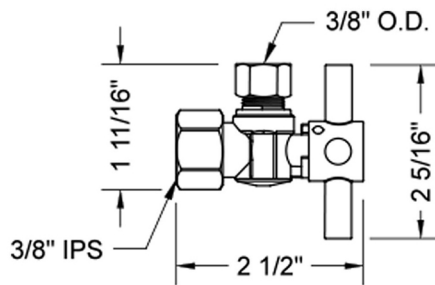

Quarter Turn Angle Pattern 3/8" IPS x 3/8" O.D. Supply Valve with Contempo Cross Handle

Model #: 615-4-

FEATURES:

- Angle pattern IPS x 3/8" O.D. quarter turn ball valve
- 3/8" IPS inlet x 3/8" O.D. outlet
- All brass body and stem

AVAILABLE FINISHES:

Polished Chrome (PCH)	Satin Chrome (SC)	Bronze Umber (BU)
Satin Nickel (SN)	Pewter (PEW)	Caramel Bronze (CB)
Polished Nickel (PN)	Antique Brass (AB)	Antique Copper (ACU)
Oil-Rubbed Bronze (ORB)	Polished Brass (PB)	Polished Copper (PCU)
Vintage Bronze (VB)	Satin Brass (SB)	Rose Gold (RG)
Matte Black (MBK)	Satin Gold (SG)	Polished Gold (PG)
Black Nickel (BKN)	Bombay Gold (BG)	Jewelers Gold (JG)
Europa Bronze (EB)	White (WH)	Sedona Beige (SDB)
Tristan Brass (TB)	Unlacquered Brass (ULB)	Satin Cooper (SCU)

SPECIFICATION DRAWING:

AVAILABLE HANDLES:

COMPLIANCES:

Complies with: ASME A112.18.1-2012/CSA B125.1-12