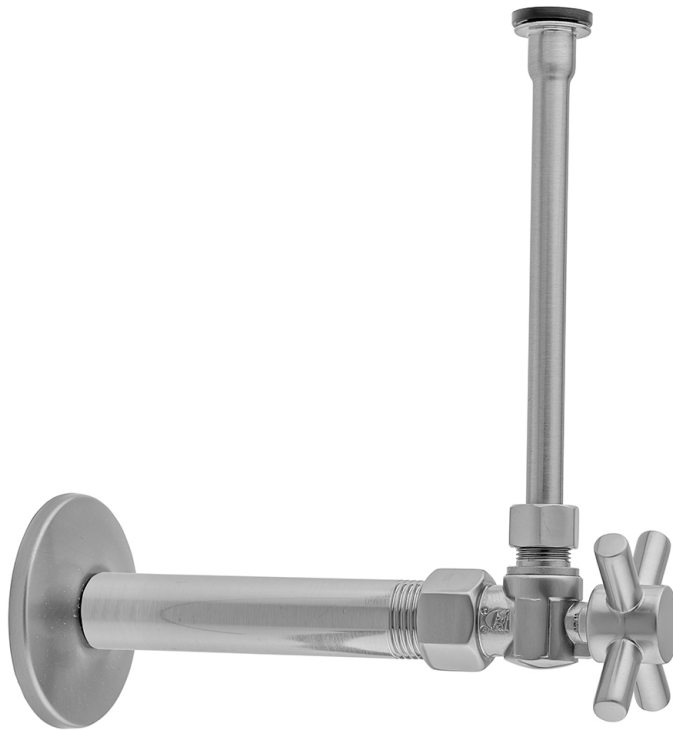

# Quarter Turn Angle Pattern 3/8" IPS x 3/8" O.D. Toilet Supply Kit with Contempo Cross Handle, 12" Supply Tube, Escutcheon

**Model #: 615-4-71-**

## FEATURES:

- Complete Toilet Supply Kit
- Kit contains:
  - (1) Quarter Turn Angle Pattern 3/8" IPS x 3/8" O.D. Supply Valve with Contempo Cross Handle P/N 615-4
  - (1) 12" Copper Supply Tube P/N 771
  - (1) Escutcheon P/N 740 (ULB P/N 6015)
  - (1) 3/8" Brass Nipple P/N 801-38.4

## AVAILABLE FINISHES:

Polished Chrome (PCH)	Satin Chrome (SC)	Bronze Umber (BU)
Satin Nickel (SN)	Pewter (PEW)	Caramel Bronze (CB)
Polished Nickel (PN)	Antique Brass (AB)	Antique Copper (ACU)
Oil-Rubbed Bronze (ORB)	Polished Brass (PB)	Polished Copper (PCU)
Vintage Bronze (VB)	Satin Brass (SB)	Rose Gold (RG)
Matte Black (MBK)	Satin Gold (SG)	Polished Gold (PG)
Black Nickel (BKN)	Bombay Gold (BG)	Jewelers Gold (JG)
Europa Bronze (EB)	White (WH)	Sedona Beige (SDB)
Tristan Brass (TB)	Satin Cooper (SCU)	

## SPECIFICATION DRAWING:

COMPONENTS	
DESCRIPTION	QTY:
ANGLE VALVE - CONTEMPO CROSS HANDLE	1
12" X 3/8" O.D. SUPPLY TUBE	1
ESCUTCHEON	1
PLASTIC FILL VALVE COUPLING NUT	1
4" NIPPLE	1