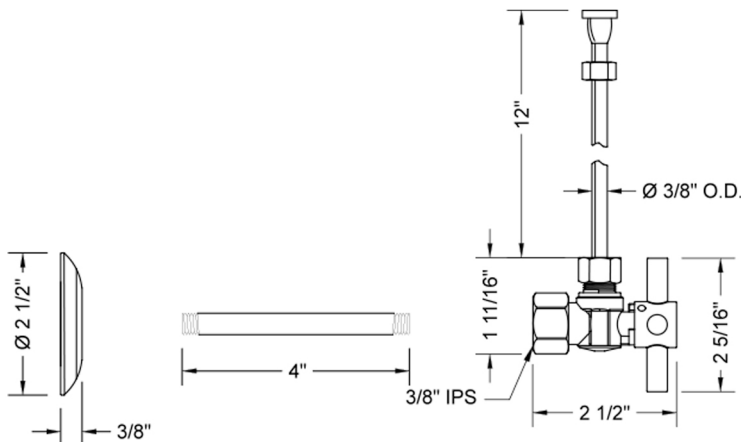

# Quarter Turn Angle Pattern 3/8" IPS x 3/8" O.D. Toilet Supply Kit with Contempo Cross Handle, 12" Supply Tube, Escutcheon

**Model #: 615-4-71-**

## FEATURES:

- Complete Toilet Supply Kit
- Kit contains:
  - (1) Quarter Turn Angle Pattern 3/8" IPS x 3/8" O.D. Supply Valve with Contempo Cross Handle P/N 615-4
  - (1) 12" Copper Supply Tube P/N 771
  - (1) Escutcheon P/N 740 (ULB P/N 6015)
  - (1) 3/8" Brass Nipple P/N 801-38.4

## SPECIFICATION DRAWING:

COMPONENTS	
DESCRIPTION	QTY:
ANGLE VALVE - CONTEMPO CROSS HANDLE	1
12" X 3/8" O.D. SUPPLY TUBE	1
ESCUTCHEON	1
PLASTIC FILL VALVE COUPLING NUT	1
4" NIPPLE	1