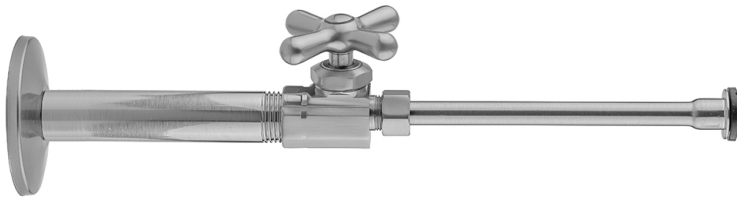

Multi Turn Straight Pattern 1/2" IPS x 3/8" O.D. Toilet Supply Kit with Cross Handle, 12" Supply Tube, Escutcheon

Model #: 591X-71-

FEATURES:

- Complete Toilet Supply Kit
- Kit contains:
 - (1) Multi Turn Straight Pattern 1/2" IPS x 3/8" O.D. Supply Valve with Cross Handle P/N 591X
 - (1) 12" Copper Supply Tube P/N 771
 - (1) Escutcheon P/N 741
 - (1) 1/2" Brass Nipple P/N 801-12.4

AVAILABLE FINISHES:

Polished Chrome (PCH)	Satin Chrome (SC)	Satin Nickel (SN)
Polished Nickel (PN)	Antique Brass (AB)	Oil-Rubbed Bronze (ORB)
Polished Brass (PB)	Vintage Bronze (VB)	

SPECIFICATION DRAWING:

COMPONENTS	
DESCRIPTION	QTY:
STRAIGHT VALVE - STANDARD CROSS HANDLE	1
12" X 3/8" O.D. SUPPLY TUBE	1
ESCUTCHEON	1
4" NIPPLE	1
PLASTIC FILL VALVE COUPLING NUT	1

AVAILABLE HANDLES: