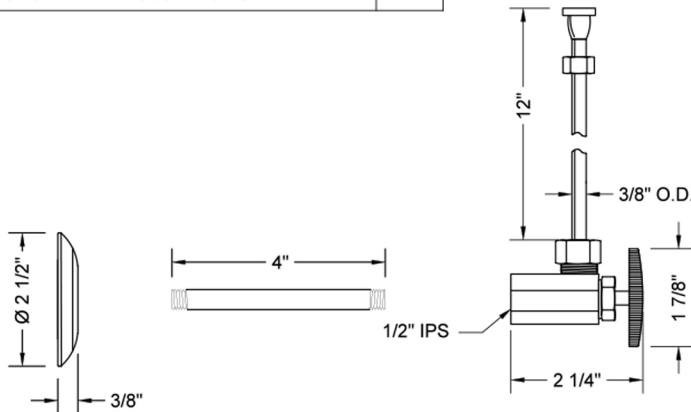

Multi Turn Angle Pattern 1/2" IPS x 3/8" O.D. Toilet Supply Kit with Oval Handle, 12" Supply Tube, Escutcheon

Model #: 586-71-

FEATURES:

- Complete Toilet Supply Kit
- Kit contains:
 - (1) Multi Turn Angle Pattern 1/2" IPS x 3/8" O.D. Supply Valve with Oval Handle P/N 586
 - (1) 12" Copper Supply Tube P/N 661
 - (1) Escutcheon P/N 741
 - (1) 1/2" Brass Nipple P/N 801-12.4

SPECIFICATION DRAWING:

COMPONENTS	
DESCRIPTION	QTY:
ANGLE VALVE - OVAL HANDLE	1
12" X 3/8" O.D. SUPPLY TUBE	1
ESCUTCHEON	1
4" NIPPLE	1
PLASTIC FILL VALVE COUPLING NUT	1

AVAILABLE HANDLES: