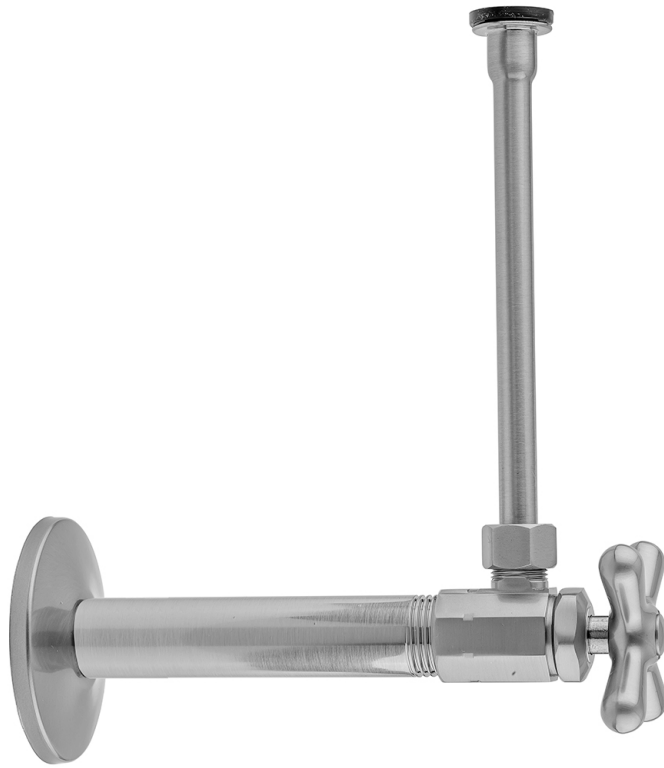

Multi Turn Angle Pattern 3/8" IPS x 3/8" O.D. Toilet Supply Kit with Cross Handle, 20" Supply Tube, Escutcheon

Model #: 585X-72-

FEATURES:

- Complete Toilet Supply Kit
- Kit contains:
 - (1) Multi Turn Angle Pattern 3/8" IPS x 3/8" O.D. Supply Valve with Cross Handle P/N 585X
 - (1) 20" Copper Supply Tube P/N 772
 - (1) Escutcheon P/N 740
 - (1) 3/8" Brass Nipple P/N 801-38.4

AVAILABLE FINISHES:

- | | | |
|-----------------------|---------------------|-------------------------|
| Polished Chrome (PCH) | Satin Chrome (SC) | Satin Nickel (SN) |
| Polished Nickel (PN) | Antique Brass (AB) | Oil-Rubbed Bronze (ORB) |
| Polished Brass (PB) | Vintage Bronze (VB) | |

SPECIFICATION DRAWING:

COMPONENTS	
DESCRIPTION	QTY:
ANGLE VALVE - STANDARD CROSS HANDLE	1
20" X 3/8" O.D. SUPPLY TUBE	1
ESCUTCHEON	1
4" NIPPLE	1
PLASTIC FILL VALVE COUPLING NUT	1

AVAILABLE HANDLES: