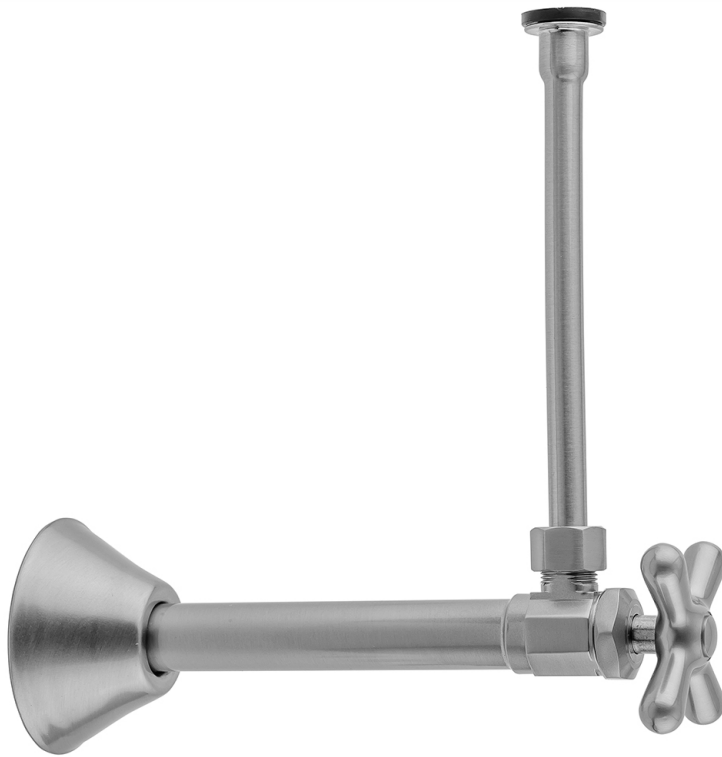

# Multi Turn Angle Pattern 1/2" Copper (Sweat Fit) x 3/8" O.D. Toilet Supply Kit with Cross Handle, 12" Supply Tube, Escutcheon

**Model #: 582X-71-**

### FEATURES:

- Complete Toilet Supply Kit
- Kit contains:
  - (1) Multi Turn Angle Pattern 1/2" Copper (Sweat Fit) x 3/8" O.D. Supply Valve with Cross Handle P/N 582X
  - (1) 12" Copper Supply Tube P/N 771
  - (1) Escutcheon P/N 7116

### AVAILABLE FINISHES:

- |                       |                     |                         |
|-----------------------|---------------------|-------------------------|
| Polished Chrome (PCH) | Satin Chrome (SC)   | Satin Nickel (SN)       |
| Polished Nickel (PN)  | Antique Brass (AB)  | Oil-Rubbed Bronze (ORB) |
| Polished Brass (PB)   | Vintage Bronze (VB) |                         |

### SPECIFICATION DRAWING:

COMPONENTS	
DESCRIPTION	QTY:
ANGLE VALVE - STANDARD CROSS HANDLE	1
12" X 3/8" O.D. SUPPLY TUBE	1
ESCUTCHEON	1
PLASTIC FILL VALVE COUPLING NUT	1