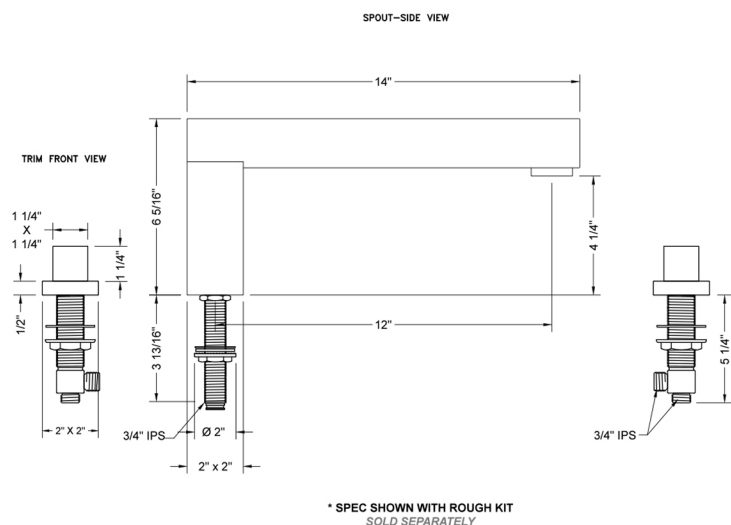

CUBIX® Roman Tub Set with Cube Handles

Model #: 5404-TRIM-

FEATURES:

- All brass roman deck mount tub set trim
- Stationary spout
- Well suited for oversized tubs
- 12" spout reach
- Spout Hole Size: 1" - 1 1/2"
- Valve Hole Size: 1 1/4" - 1 3/8"
- Requires J-6914 rough in kit

SPECIFICATION DRAWING:

AVAILABLE HANDLES: