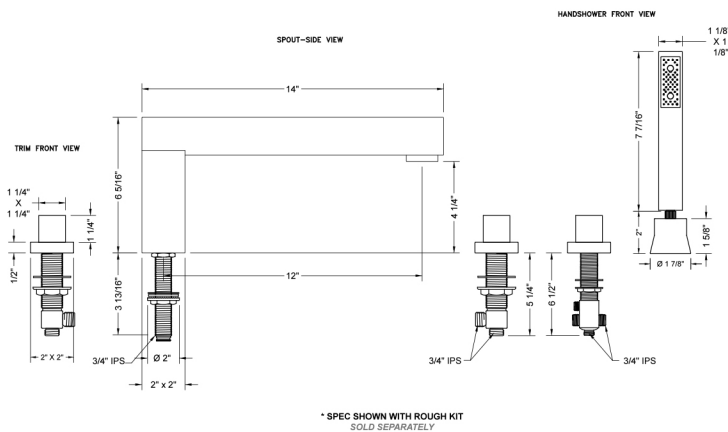

CUBIX® Roman Tub Set with Cube Handles and Straight Handshower

Model #: 5404-S-470-TRIM-

FEATURES:

- All brass roman deck mount tub set trim with straight handshower
- Any handshower can be used. For alternate handshower contact JACLO for the model #.
- Stationary spout
- Well suited for oversized tubs
- Includes:
 - S470 handshower
 - 3060-DS hose
 - 8030 straight handshower mount
 - 8019 deck mount sleeve
- 12" spout reach
- Spout Hole Size: 1" - 1 1/2"
- Valve Hole Size: 1 1/4" - 1 3/8"
- Requires J-6914-DIV-RGH rough in kit

SPECIFICATION DRAWING:

AVAILABLE HANDLES: