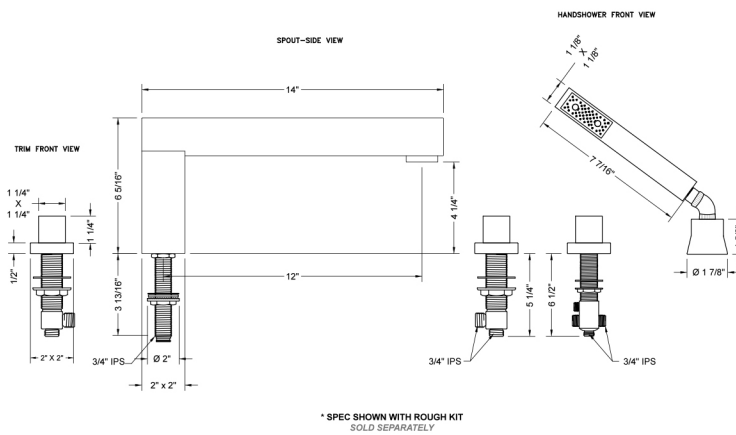

CUBIX® Roman Tub Set with Cube Handles and Angled Handshower

Model #: 5404-A-470-TRIM-

FEATURES:

- All brass roman deck mount tub set trim with angled handshower
- Any handshower can be used. For alternate handshower contact JACLO for the model #.
- Stationary spout
- Well suited for oversized tubs
- Includes:
 - S470 handshower
 - 3060-DS hose
 - 8029 angled handshower mount
 - 8019 deck mount sleeve
- 12" spout reach
- Spout Hole Size: 1" - 1 1/2"
- Valve Hole Size: 1 1/4" - 1 3/8"
- Requires J-6914-DIV-RGH rough in kit

SPECIFICATION DRAWING:

AVAILABLE HANDLES: