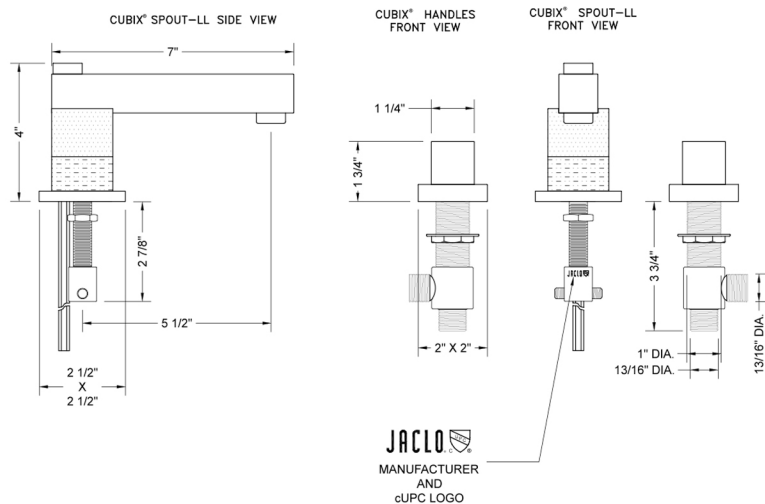

SPECIFICATION DRAWING: