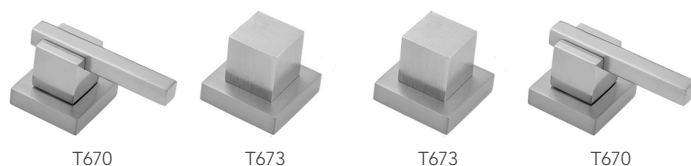

AVAILABLE HANDLES:

COMPLIANCES:

Complies with: ASME A112.18.1-2012/CSA B125.1-12