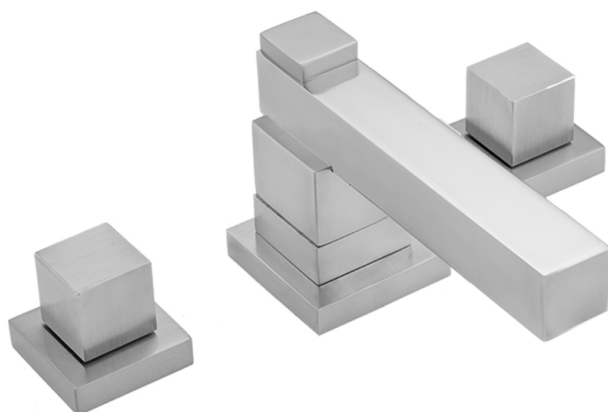

CUBIX® Double Stack Faucet with Cube Handles

Model #: 3304-T673-

FEATURES:

- All brass 8" - 12" widespread faucet includes brass pop-up drain with overflow
- 1/4 turn ceramic valves
- Double Stack Stationary Spout
- Available Flow Rates: 1.5, 1.2 & 0.5 GPM. Additional flow rate (aerator) options available. Contact JACLO.
- 5 1/2" spout reach
- Spout Hole Size Min-Max: 1 5/8" - 2"
- Valve Hole Size Min-Max: 1 1/8" - 1 5/8"

AVAILABLE FINISHES:

Polished Chrome (PCH)	Satin Chrome (SC)	Bronze Umber (BU)
Satin Nickel (SN)	Pewter (PEW)	Caramel Bronze (CB)
Polished Nickel (PN)	Antique Brass (AB)	Antique Copper (ACU)
Oil-Rubbed Bronze (ORB)	Polished Brass (PB)	Polished Copper (PCU)
Vintage Bronze (VB)	Satin Brass (SB)	Matte Black (MBK)
Satin Gold (SG)	Polished Gold (PG)	Black Nickel (BKN)
Bombay Gold (BG)	Jewelers Gold (JG)	Satin Cooper (SCU)