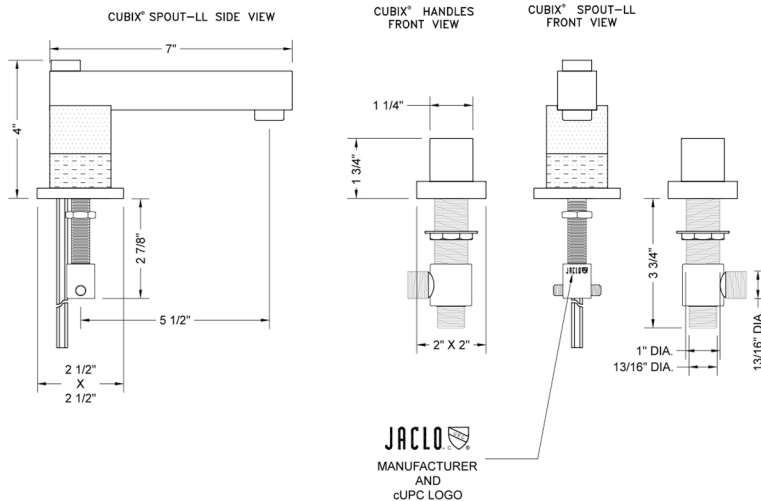

## FEATURES:

- All brass 8" - 12" widespread faucet includes brass pop-up drain with overflow
- 1/4 turn ceramic valves
- Double Stack Stationary Spout
- Available Flow Rates: 1.5, 1.2 & 0.5 GPM. Additional flow rate (aerator) options available. Contact JACLO.
- 5 1/2" spout reach
- Spout Hole Size: 1 5/8" - 2"
- Valve Hole Size: 1 1/8" - 1 5/8"

## SPECIFICATION DRAWING: