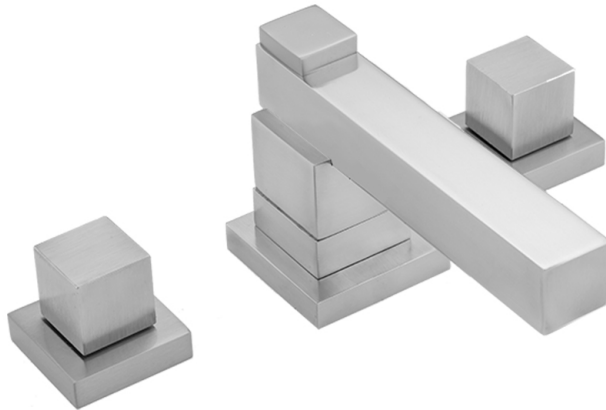

# CUBIX® Double Stack Faucet with Cube Handles- 1.2 GPM

**Model #: 5304-1.2-**

## FEATURES:

- All brass 8" - 12" widespread faucet includes brass pop-up drain with overflow
- 1/4 turn ceramic valves
- Double Stack Stationary Spout
- Available Flow Rates: 1.5, 1.2 & 0.5 GPM. Additional flow rate (aerator) options available. Contact JACLO.
- 5 1/2" spout reach
- Spout Hole Size: 1 5/8" - 2"
- Valve Hole Size: 1 1/8" - 1 5/8"