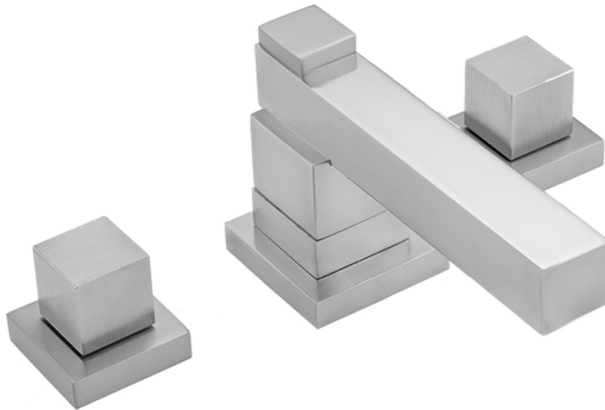

# CUBIX® Double Stack Faucet with Cube Handles- 0.5 GPM

**Model #: 5304-0.5-**

## FEATURES:

- All brass 8" - 12" widespread faucet includes brass pop-up drain with overflow
- 1/4 turn ceramic valves
- Double Stack Stationary Spout
- Available Flow Rates: 1.5, 1.2 & 0.5 GPM. Additional flow rate (aerator) options available. Contact JACLO.
- 5 1/2" spout reach
- Spout Hole Size: 1 5/8" - 2"
- Valve Hole Size: 1 1/8" - 1 5/8"