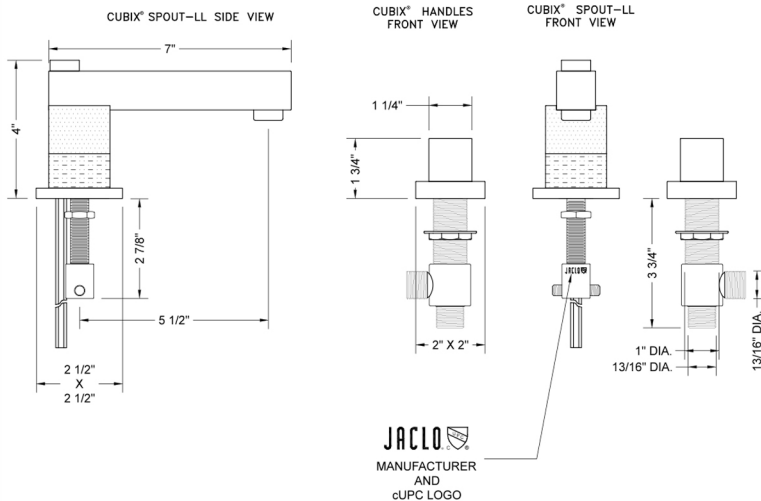

# CUBIX® Double Stack Faucet with Cube Handles- 0.5 GPM

**Model #: 5304-0.5-**

## FEATURES:

- All brass 8" - 12" widespread faucet includes brass pop-up drain with overflow
- 1/4 turn ceramic valves
- Double Stack Stationary Spout
- Available Flow Rates: 1.5, 1.2 & 0.5 GPM. Additional flow rate (aerator) options available. Contact JACLO.
- 5 1/2" spout reach
- Spout Hole Size: 1 5/8" - 2"
- Valve Hole Size: 1 1/8" - 1 5/8"

## SPECIFICATION DRAWING: