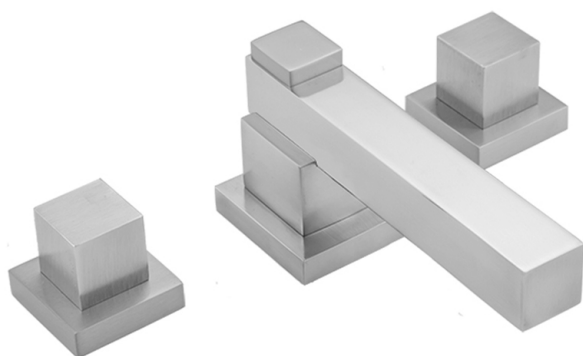

## CUBIX® Faucet with Cube Handles

Model #: 3204-T673-

### FEATURES:

- All brass 8" - 12" widespread faucet includes brass pop-up drain with overflow
- 1/4 turn ceramic valves
- Stationary Spout
- Available Flow Rates: 1.5, 1.2 & 0.5 GPM. Additional flow rate (aerator) options available. Contact JACLO.
- 5 1/2" spout reach
- Spout Hole Size Min-Max: 1 5/8" - 2"
- Valve Hole Size Min-Max: 1 1/8" - 1 5/8"