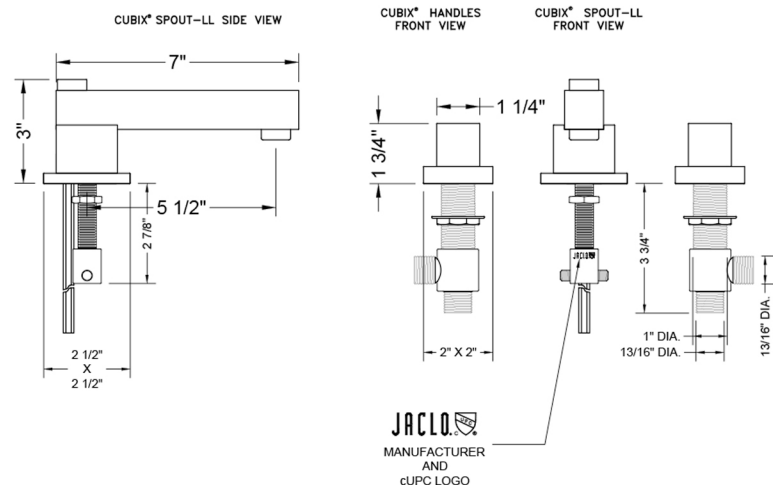

### FEATURES:

- All brass 8" - 12" widespread faucet includes brass pop-up drain with overflow
- 1/4 turn ceramic valves
- Stationary Spout
- Available Flow Rates: 1.5, 1.2 & 0.5 GPM. Additional flow rate (aerator) options available. Contact JACLO.
- 5 1/2" spout reach
- Spout Hole Size Min-Max: 1 5/8" - 2"
- Valve Hole Size Min-Max: 1 1/8" - 1 5/8"

### SPECIFICATION DRAWING: