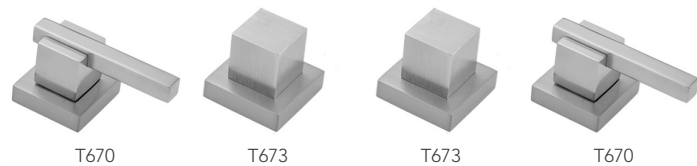

COMPLIANCES:

CEC

Complies with: ASME A112.18.1-2012/CSA B125.1-12