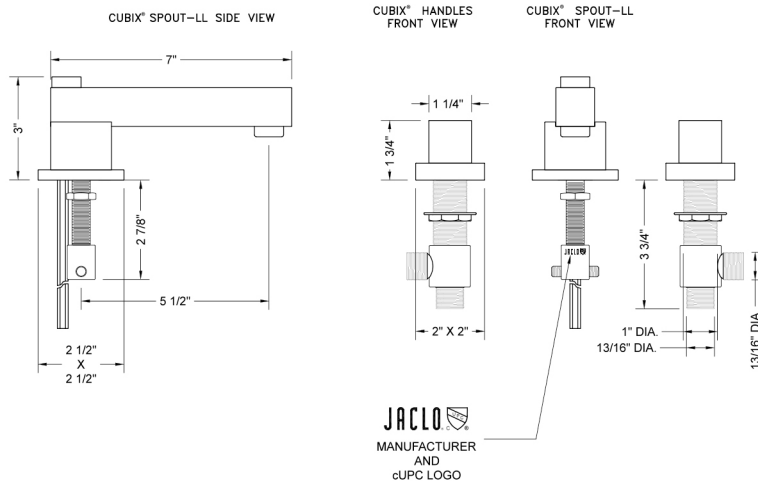

CUBIX® Faucet with Cube Handles- 1.2 GPM

Model #: 3204-T673-1.2-

FEATURES:

- All brass 8" - 12" widespread faucet includes brass pop-up drain with overflow
- 1/4 turn ceramic valves
- Stationary Spout
- Available Flow Rates: 1.5, 1.2 & 0.5 GPM. Additional flow rate (aerator) options available. Contact JACLO.
- 5 1/2" spout reach
- Spout Hole Size: 1 5/8" - 2"
- Valve Hole Size: 1 1/8" - 1 5/8"

SPECIFICATION DRAWING:

AVAILABLE HANDLES:

COMPLIANCES:

CEC

Complies with: ASME A112.18.1-2012/CSA B125.1-12