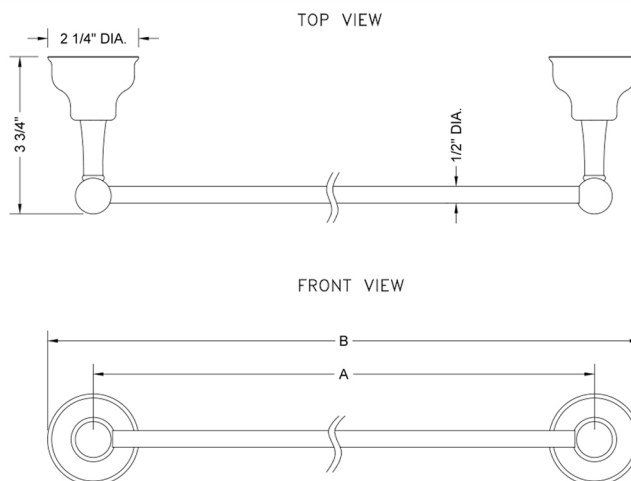

18" Transitional Towel Bar

Model #: 4840-TB-18-

FEATURES:

- All brass 18" towel bar
- Universal mounting hardware included
- 3 3/4" projection
- Custom lengths available. Contact JACLO for pricing & availability
- Able to be cut in the field

SPECIFICATION DRAWING:

JAYLEN TOWEL BARS			
PART. #	DESCRIPTION	A	B
4840-TB-18-	18" ALL BRASS TOWEL BAR	18"	20 1/4"
4840-TB-24-	24" ALL BRASS TOWEL BAR	24"	26 1/4"