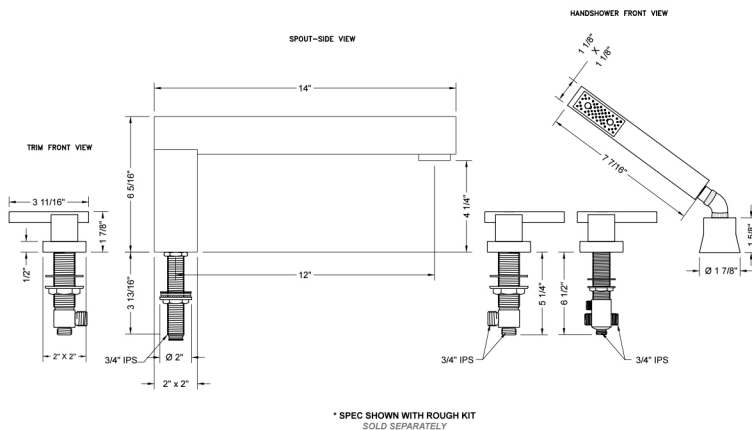

CUBIX® Roman Tub Set with CUBIX® Lever Handles and Angled Handshower

Model #: 4404-A-470-TRIM-

FEATURES:

- All brass roman deck mount tub set trim with angled handshower
- Any handshower can be used. For alternate handshower contact JACLO for the model #.
- Stationary spout
- Well suited for oversized tubs
- Includes:
 - S470 handshower
 - 3060-DS hose
 - 8029 angled handshower mount
 - 8019 deck mount sleeve
- 12" spout reach
- Spout Hole Size: 1" - 1 1/2"
- Valve Hole Size: 1 1/4" - 1 3/8"
- ADA Compliant Levers
- Requires J-6914-DIV-RGH rough in kit

SPECIFICATION DRAWING:

AVAILABLE HANDLES: