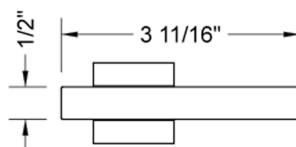

CUBIX® Lever Handle Service Part

Model #: 4204-HANDLE-

FEATURES:

- All brass replacement lever handle
- Replacement for Cubix® Collection showers & faucets, roman tub trims

AVAILABLE FINISHES:

Polished Chrome (PCH)	Satin Chrome (SC)	Bronze Umber (BU)
Satin Nickel (SN)	Pewter (PEW)	Caramel Bronze (CB)
Polished Nickel (PN)	Antique Brass (AB)	Antique Copper (ACU)
Oil-Rubbed Bronze (ORB)	Polished Brass (PB)	Polished Copper (PCU)
Vintage Bronze (VB)	Satin Brass (SB)	Rose Gold (RG)
Matte Black (MBK)	Satin Gold (SG)	Polished Gold (PG)
Black Nickel (BKN)	Bombay Gold (BG)	Jewelers Gold (JG)
Europa Bronze (EB)	White (WH)	Sedona Beige (SDB)
Tristan Brass (TB)	Unlacquered Brass (ULB)	Satin Cooper (SCU)

SPECIFICATION DRAWING:

TOP VIEW

FRONT VIEW