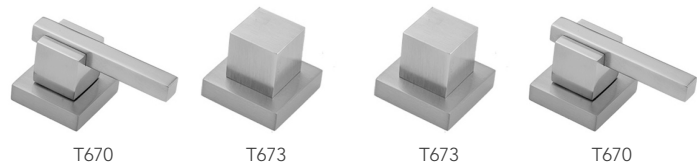

AVAILABLE HANDLES:

COMPLIANCES:

Complies with: ASME A112.18.1-2012/CSA B125.1-12