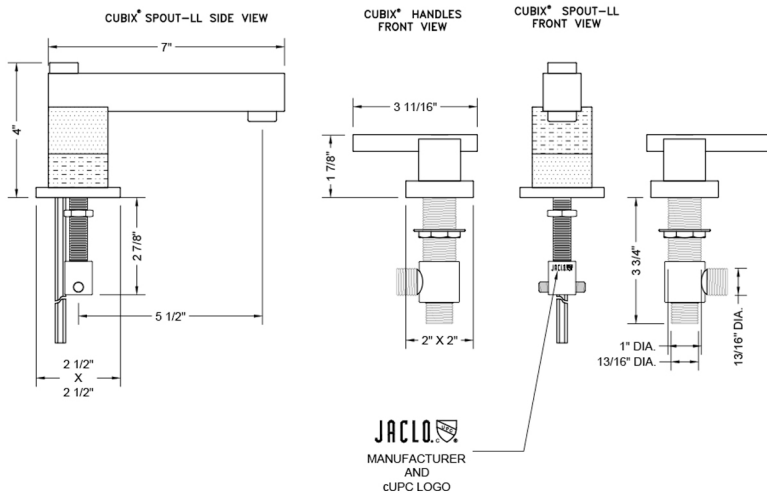

# CUBIX® Faucet Double Stack with CUBIX® Lever Handles

**Model #: 3304-T670-**

## FEATURES:

- All brass 8" - 12" widespread faucet includes brass pop-up drain with overflow
- 1/4 turn ceramic valves
- Double Stack Stationary Spout
- Available Flow Rates: 1.5, 1.2 & 0.5 GPM. Additional flow rate (aerator) options available. Contact JACLO.
- 5 1/2" spout reach
- Spout Hole Size Min-Max: 1 5/8" - 2"
- Valve Hole Size Min-Max: 1 1/8" - 1 5/8"
- ADA Compliant Levers

## SPECIFICATION DRAWING: