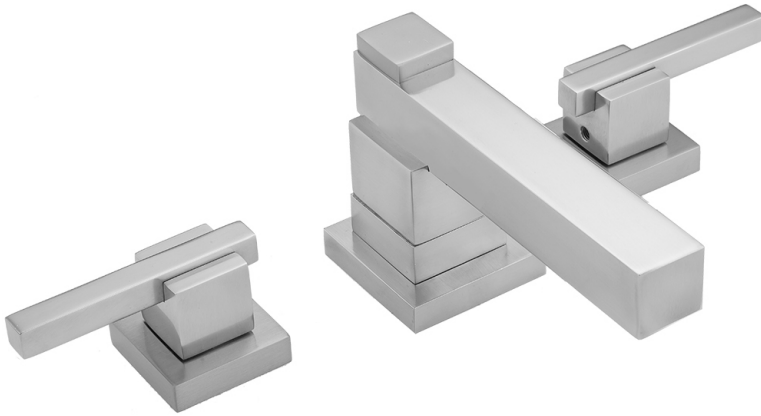

# CUBIX® Faucet Double Stack with CUBIX® Lever Handles

**Model #: 3304-T670-**

## FEATURES:

- All brass 8" - 12" widespread faucet includes brass pop-up drain with overflow
- 1/4 turn ceramic valves
- Double Stack Stationary Spout
- Available Flow Rates: 1.5, 1.2 & 0.5 GPM. Additional flow rate (aerator) options available. Contact JACLO.
- 5 1/2" spout reach
- Spout Hole Size Min-Max: 1 5/8" - 2"
- Valve Hole Size Min-Max: 1 1/8" - 1 5/8"
- ADA Compliant Levers