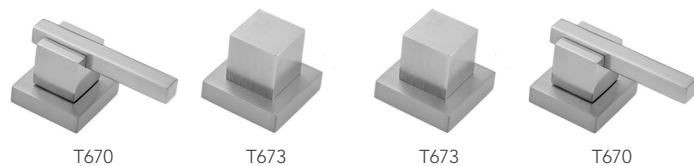

AVAILABLE HANDLES:

COMPLIANCES:

Complies with: ASME A112.18.1-2012/CSA B125.1-12