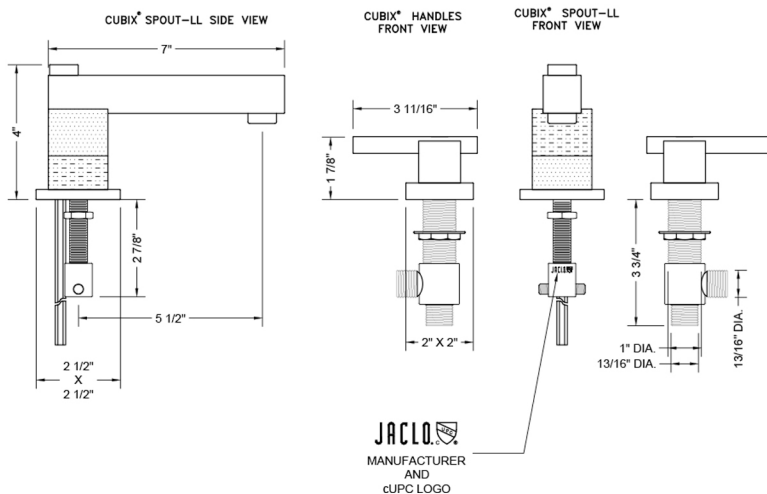

# CUBIX® Faucet Double Stack with CUBIX® Lever Handles & Fully Polished & Plated Pop-Up Drain

**Model #: 3304-T670-836-**

## FEATURES:

- All brass 8" - 12" widespread faucet includes fully polished & plated brass pop-up drain with overflow
- 1/4 turn ceramic valves
- Double Stack Stationary Spout
- Available Flow Rates: 1.5, 1.2 & 0.5 GPM. Additional flow rate (aerator) options available. Contact JACLO.
- 5 1/2" spout reach
- Spout Hole Size Min-Max: 1 5/8" - 2"
- Valve Hole Size Min-Max: 1 1/8" - 1 5/8"
- ADA Compliant Levers

## SPECIFICATION DRAWING: