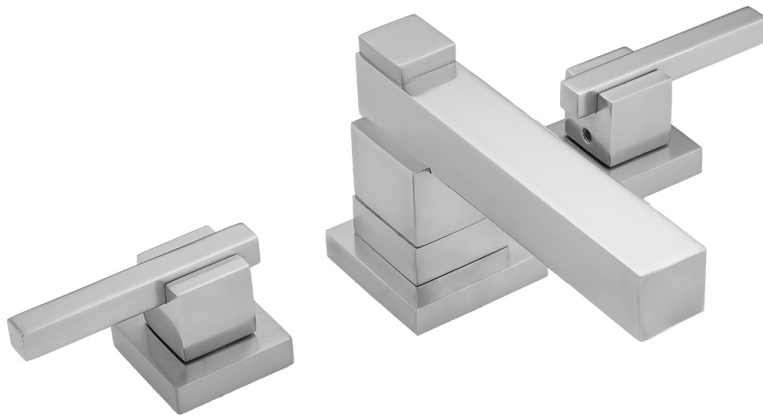

# CUBIX® Faucet Double Stack with CUBIX® Lever Handles & Fully Polished & Plated Pop-Up Drain

**Model #: 3304-T670-836-**

## FEATURES:

- All brass 8" - 12" widespread faucet includes fully polished & plated brass pop-up drain with overflow
- 1/4 turn ceramic valves
- Double Stack Stationary Spout
- Available Flow Rates: 1.5, 1.2 & 0.5 GPM. Additional flow rate (aerator) options available. Contact JACLO.
- 5 1/2" spout reach
- Spout Hole Size Min-Max: 1 5/8" - 2"
- Valve Hole Size Min-Max: 1 1/8" - 1 5/8"
- ADA Compliant Levers