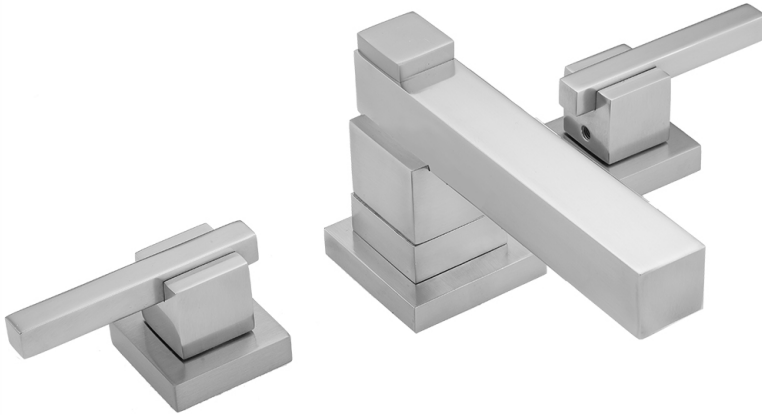

# CUBIX® Double Stack Faucet with CUBIX® Lever Handles & Fully Plated Pop-Up

**Model #: 3304-836-**

## FEATURES:

- All brass 8" - 12" widespread faucet includes fully polished & plated brass pop-up drain with overflow
- 1/4 turn ceramic valves
- Double Stack Stationary Spout
- Available Flow Rates: 1.5, 1.2 & 0.5 GPM. Additional flow rate (aerator) options available. Contact JACLO.
- 5 1/2" spout reach
- Spout Hole Size: 1 5/8" - 2"
- Valve Hole Size: 1 1/8" - 1 5/8"
- ADA Compliant Levers