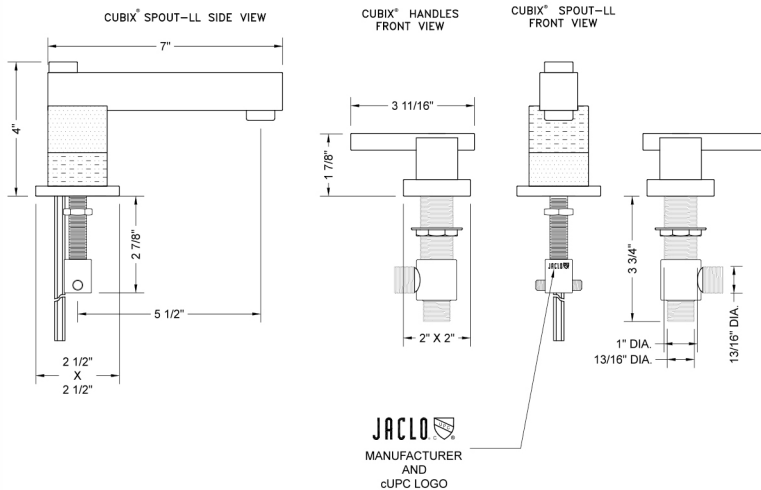

# CUBIX® Double Stack Faucet with CUBIX® Lever Handles & Fully Plated Pop-Up

**Model #: 3304-836-**

## FEATURES:

- All brass 8" - 12" widespread faucet includes fully polished & plated brass pop-up drain with overflow
- 1/4 turn ceramic valves
- Double Stack Stationary Spout
- Available Flow Rates: 1.5, 1.2 & 0.5 GPM. Additional flow rate (aerator) options available. Contact JACLO.
- 5 1/2" spout reach
- Spout Hole Size: 1 5/8" - 2"
- Valve Hole Size: 1 1/8" - 1 5/8"
- ADA Compliant Levers

## SPECIFICATION DRAWING: