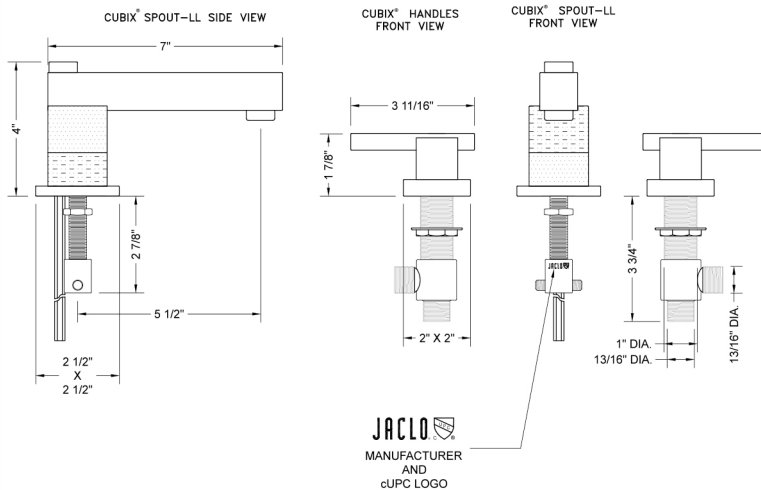

## FEATURES:

- All brass 8" - 12" widespread faucet includes brass pop-up drain with overflow
- 1/4 turn ceramic valves
- Double Stack Stationary Spout
- Available Flow Rates: 1.5, 1.2 & 0.5 GPM. Additional flow rate (aerator) options available. Contact JACLO.
- 5 1/2" spout reach
- Spout Hole Size: 1 5/8" - 2"
- Valve Hole Size: 1 1/8" - 1 5/8"
- ADA Compliant Levers

## SPECIFICATION DRAWING: