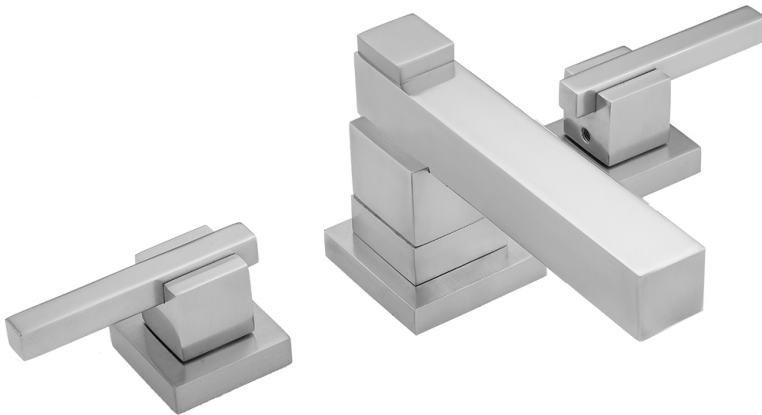

# CUBIX® Double Stack Faucet with CUBIX® Lever Handles- 1.2 GPM

**Model #: 3304-1.2-**

## FEATURES:

- All brass 8" - 12" widespread faucet includes brass pop-up drain with overflow
- 1/4 turn ceramic valves
- Double Stack Stationary Spout
- Available Flow Rates: 1.5, 1.2 & 0.5 GPM. Additional flow rate (aerator) options available. Contact JACLO.
- 5 1/2" spout reach
- Spout Hole Size: 1 5/8" - 2"
- Valve Hole Size: 1 1/8" - 1 5/8"
- ADA Compliant Levers