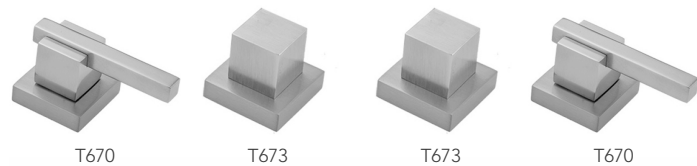

AVAILABLE HANDLES:

COMPLIANCES:

CEC

Complies with: ASME A112.18.1-2012/CSA B125.1-12