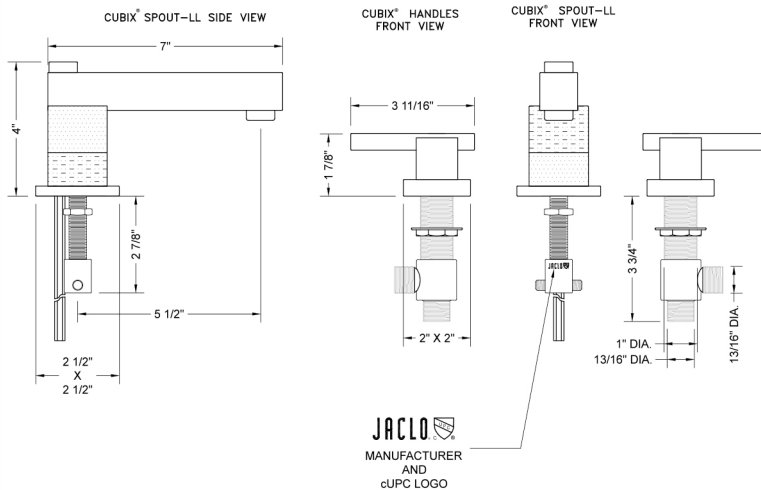

# CUBIX® Double Stack Faucet with CUBIX® Lever Handles- 0.5 GPM

**Model #: 3304-0.5-**

## FEATURES:

- All brass 8" - 12" widespread faucet includes brass pop-up drain with overflow
- 1/4 turn ceramic valves
- Double Stack Stationary Spout
- Available Flow Rates: 1.5, 1.2 & 0.5 GPM. Additional flow rate (aerator) options available. Contact JACLO.
- 5 1/2" spout reach
- Spout Hole Size: 1 5/8" - 2"
- Valve Hole Size: 1 1/8" - 1 5/8"
- ADA Compliant Levers

## SPECIFICATION DRAWING: