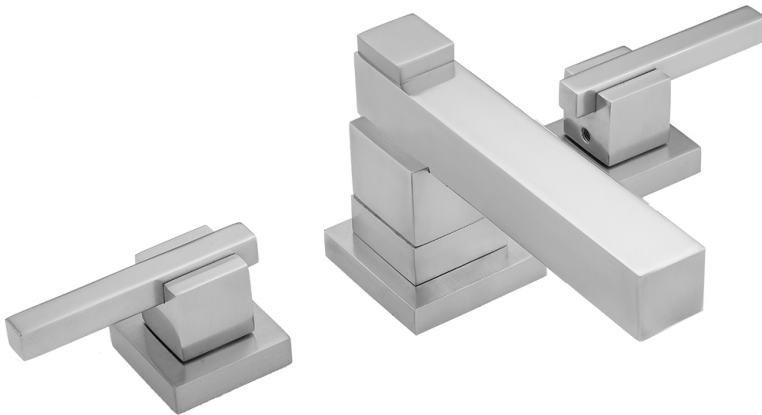

# CUBIX® Double Stack Faucet with CUBIX® Lever Handles- 0.5 GPM

**Model #: 3304-0.5-**

## FEATURES:

- All brass 8" - 12" widespread faucet includes brass pop-up drain with overflow
- 1/4 turn ceramic valves
- Double Stack Stationary Spout
- Available Flow Rates: 1.5, 1.2 & 0.5 GPM. Additional flow rate (aerator) options available. Contact JACLO.
- 5 1/2" spout reach
- Spout Hole Size: 1 5/8" - 2"
- Valve Hole Size: 1 1/8" - 1 5/8"
- ADA Compliant Levers