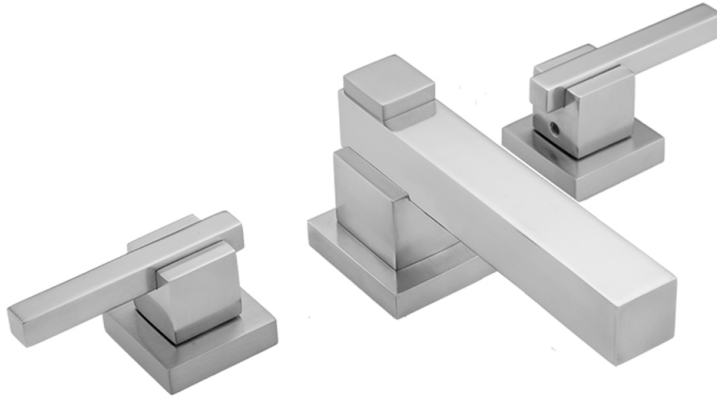

CUBIX® Faucet with CUBIX® Lever Handles & Fully Polished & Plated Pop-Up Drain

Model #: 3204-T670-836-

FEATURES:

- All brass 8" - 12" widespread faucet includes fully polished & plated brass pop-up drain with overflow
- 1/4 turn ceramic valves
- Stationary Spout
- Available Flow Rates: 1.5, 1.2 & 0.5 GPM. Additional flow rate (aerator) options available. Contact JACLO.
- 5 1/2" spout reach
- Spout Hole Size Min-Max: 1 5/8" - 2"
- Valve Hole Size Min-Max: 1 1/8" - 1 5/8"
- ADA Compliant Levers

AVAILABLE FINISHES:

Polished Chrome (PCH)	Satin Chrome (SC)	Bronze Umber (BU)
Satin Nickel (SN)	Pewter (PEW)	Caramel Bronze (CB)
Polished Nickel (PN)	Antique Brass (AB)	Antique Copper (ACU)
Oil-Rubbed Bronze (ORB)	Polished Brass (PB)	Polished Copper (PCU)
Vintage Bronze (VB)	Satin Brass (SB)	Matte Black (MBK)
Satin Gold (SG)	Polished Gold (PG)	Black Nickel (BKN)
Bombay Gold (BG)	Jewelers Gold (JG)	Satin Cooper (SCU)