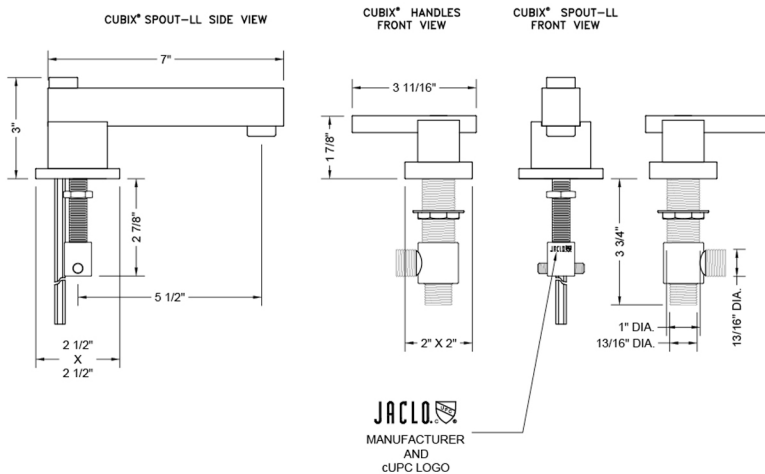

CUBIX® Faucet with CUBIX® Lever Handles & Fully Polished & Plated Pop-Up Drain

Model #: 3204-T670-836-

FEATURES:

- All brass 8" - 12" widespread faucet includes fully polished & plated brass pop-up drain with overflow
- 1/4 turn ceramic valves
- Stationary Spout
- Available Flow Rates: 1.5, 1.2 & 0.5 GPM. Additional flow rate (aerator) options available. Contact JACLO.
- 5 1/2" spout reach
- Spout Hole Size Min-Max: 1 5/8" - 2"
- Valve Hole Size Min-Max: 1 1/8" - 1 5/8"
- ADA Compliant Levers

SPECIFICATION DRAWING:

AVAILABLE HANDLES:

COMPLIANCES:

Complies with: ASME A112.18.1-2012/CSA B125.1-12