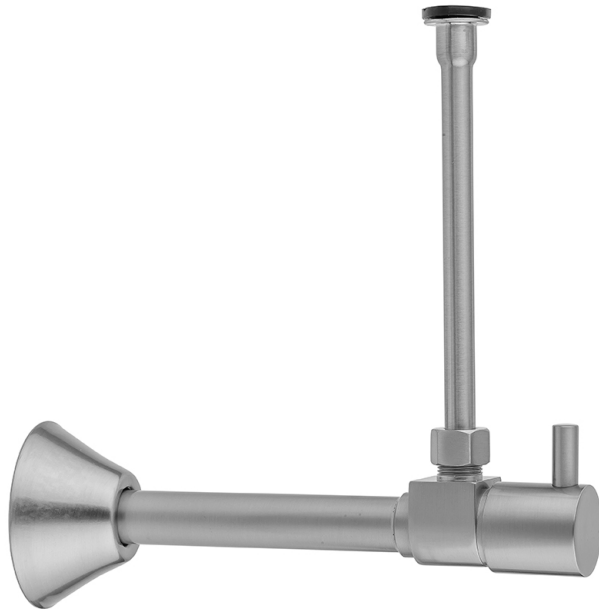

Quarter Turn Ceramic Disc Angle Pattern 1/2" Copper (Sweat fit) x 3/8" O.D. Toilet Supply Kit with Contempo Lever Handle and 12" Supply Tube

Model #: 316-L-71-

FEATURES:

- Complete Toilet Supply Kit
- Kit contains:
 - (1) Quarter Turn Ceramic Disc Angle Pattern 1/2" Copper (Sweat fit) x 3/8" O.D. Supply Valve with Contempo Lever Handle P/N 316-L
 - (1) 12" Copper Supply Tube P/N 771
 - (1) Bell Escutcheon P/N 7116

AVAILABLE FINISHES:

| | | |
|-------------------------|---------------------|-----------------------|
| Polished Chrome (PCH) | Satin Chrome (SC) | Bronze Umber (BU) |
| Satin Nickel (SN) | Pewter (PEW) | Caramel Bronze (CB) |
| Polished Nickel (PN) | Antique Brass (AB) | Antique Copper (ACU) |
| Oil-Rubbed Bronze (ORB) | Polished Brass (PB) | Polished Copper (PCU) |
| Vintage Bronze (VB) | Satin Brass (SB) | Rose Gold (RG) |
| Matte Black (MBK) | Satin Gold (SG) | Polished Gold (PG) |
| Black Nickel (BKN) | Bombay Gold (BG) | Jewelers Gold (JG) |
| Europa Bronze (EB) | White (WH) | Sedona Beige (SDB) |
| Tristan Brass (TB) | Satin Cooper (SCU) | |

SPECIFICATION DRAWING:

| COMPONENTS | |
|-------------------------------------|------|
| DESCRIPTION | QTY: |
| ANGLE VALVE - CONTEMPO LEVER HANDLE | 1 |
| 12" X 3/8" O.D. SUPPLY TUBE | 1 |
| ESCUTCHEON | 1 |