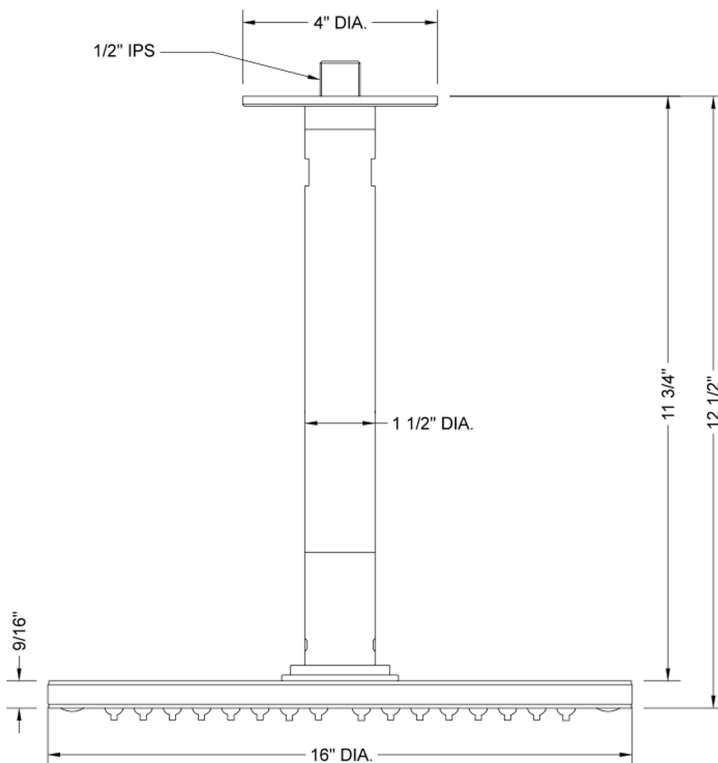

16" Diameter CIRCOLARE Rain Canopy
Model #: 16R-RC-

FEATURES:

- 16" diameter water feature rain canopy
- 1/2" male IPS connection at ceiling
- 360 easy clean replaceable rubber jets
- Includes 12" ceiling mount kit
- Custom length mounting kit available (minimum 5" length). Contact JACLO for pricing & availability
- Standard finish is chrome. For other finish options, contact JACLO for pricing & availability

AVAILABLE FINISHES:

Polished Chrome (PCH)

SPECIFICATION DRAWING:

SPRAY PATTERNS:

Easy Clean

Full Rain