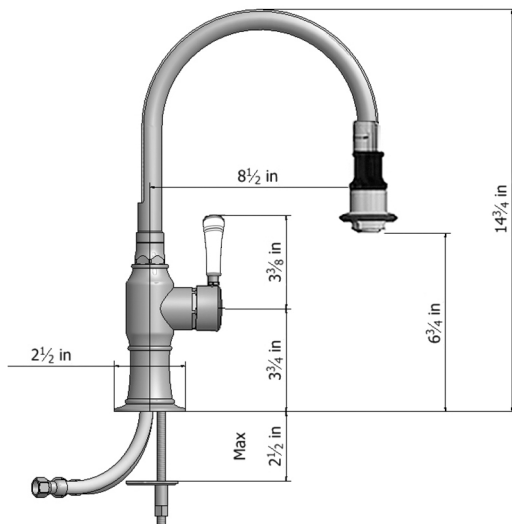

Pull-Off Spray Deck Mount Single Hole with 8" Swivel Spout with Right White Ceramic Contemporary Lever

Model #: 1272-WC-

FEATURES:

- 8" Pull-off spray swivel spout
- Single lever
- Single hole design allows for multiple choices of placement on sink or counter
- Patented pull off spray design
- Push/pull spray head diverts from stream to spray
- Silicone nozzles for easy cleaning
- Plastic coated stainless steel hose for easy cleaning
- Built in air gap
- Lifetime ceramic cartridge
- Perfect addition for bar or pantry sinks
- Requires standard $1\frac{3}{8}$ "- $1\frac{5}{8}$ " faucet hole drilling

AVAILABLE FINISHES:

Polished Stainless (PSS) Brushed Stainless (BSS)

SPECIFICATION DRAWING:

AVAILABLE HANDLES: