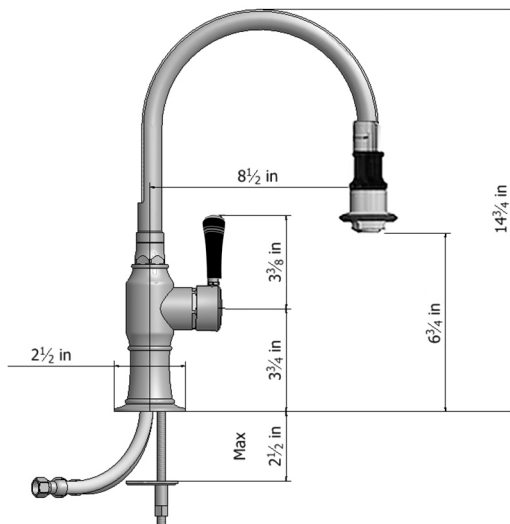

Pull-Off Spray Deck Mount Single Hole with 8" Swivel Spout with Right Black Ceramic Contemporary Lever

Model #: 1272-BC-

FEATURES:

- 8" Pull-off spray swivel spout
- Single lever
- Single hole design allows for multiple choices of placement on sink or counter
- Patented pull off spray design
- Push/pull spray head diverts from stream to spray
- Silicone nozzles for easy cleaning
- Plastic coated stainless steel hose for easy cleaning
- Built in air gap
- Lifetime ceramic cartridge
- Perfect addition for bar or pantry sinks
- Requires standard $1\frac{3}{8}$ "- $1\frac{5}{8}$ " faucet hole drilling

AVAILABLE FINISHES:

Polished Stainless (PSS) Brushed Stainless (BSS)

SPECIFICATION DRAWING:

AVAILABLE HANDLES: