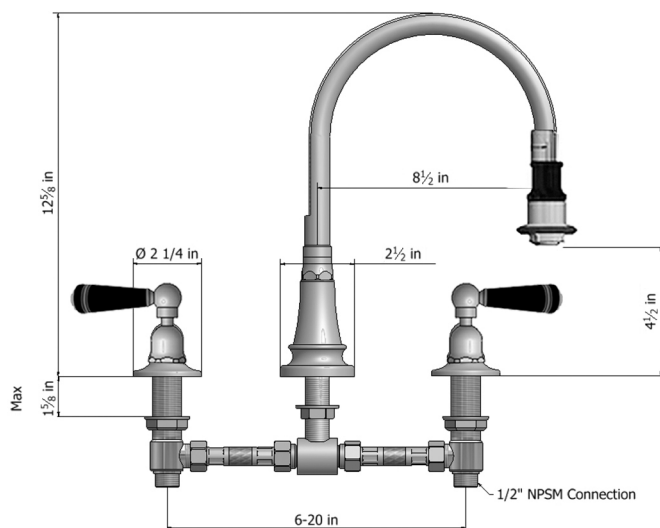

Pull-Off Spray with 8" Swivel Spout with Black Ceramic Lever

Model #: 1232-B-

FEATURES:

- 8" Pull-off spray swivel spout
- Patented pull off spray design
- Push/pull spray head diverts from stream to spray
- Silicone nozzles for easy cleaning
- Plastic coated stainless steel hose for easy cleaning
- Built in air gap
- Lifetime quarter turn ceramic cartridge
- Requires standard 1 3/8" - 1 5/8" faucet hole drilling
- Widespread deck mount

AVAILABLE FINISHES:

Polished Stainless (PSS) Brushed Stainless (BSS)

SPECIFICATION DRAWING:

AVAILABLE HANDLES: