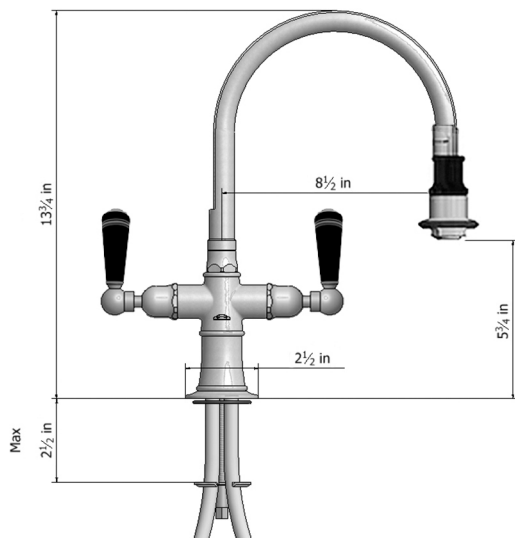

SPECIFICATION DRAWING: