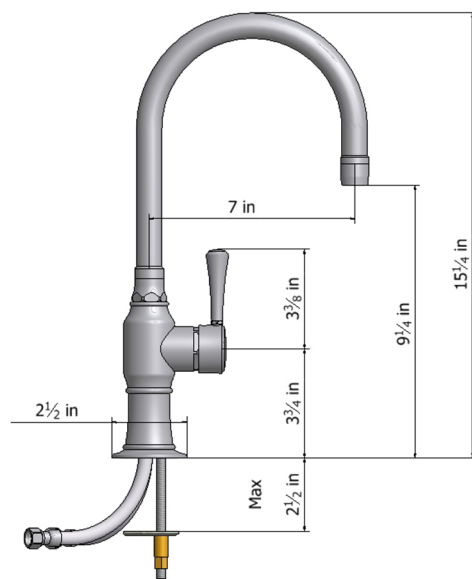

7" Deck Mount Single Hole Swivel Bar Faucet Spout with Left Metal Contemporary Lever

Model #: 1076-MC-

FEATURES:

- 7" Swivel Spout
- Single Lever
- Single hole design allows for multiple choices of placement on sink or counter
- Perfect addition for bar or pantry sinks
- Lifetime ceramic cartridge
- Requires standard 1 3/8" - 1 5/8" faucet hole drilling

AVAILABLE FINISHES:

Polished Stainless (PSS) Brushed Stainless (BSS)

SPECIFICATION DRAWING:

AVAILABLE HANDLES: