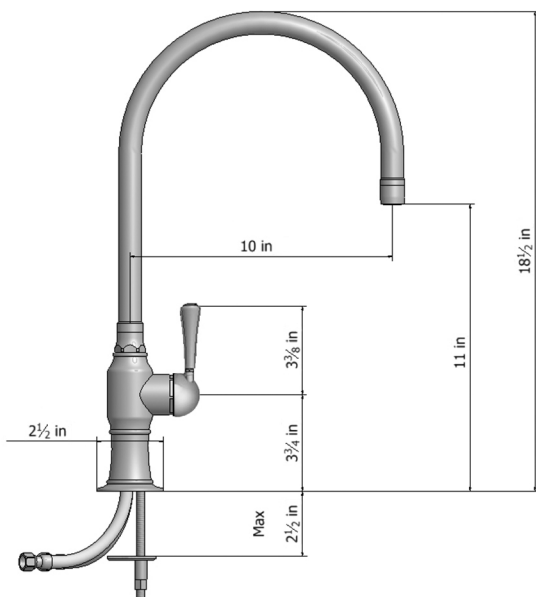

10" Deck Mount Single Hole Swivel Bar Faucet Spout with Left Metal Traditional Lever

Model #: 1075-MT-

FEATURES:

- 10" Swivel Spout
- Single Lever
- Single hole design allows for multiple choices of placement on sink or counter
- Lifetime ceramic cartridge
- Requires standard 1 3/8"-1 5/8" faucet hole drilling

AVAILABLE FINISHES:

Polished Stainless (PSS) Brushed Stainless (BSS)

SPECIFICATION DRAWING:

AVAILABLE HANDLES: