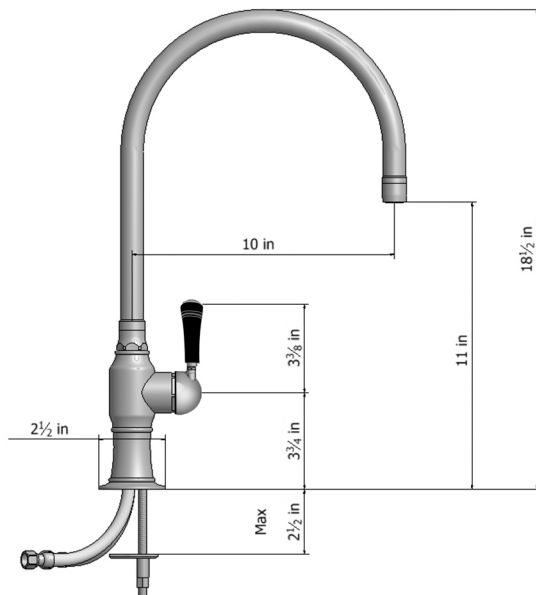

10" Deck Mount Single Hole Swivel Bar Faucet Spout with Left

Model #: 1075-BT-

FEATURES:

- 10" Swivel Spout
- Single Lever
- Single hole design allows for multiple choices of placement on sink or counter
- Lifetime ceramic cartridge
- Requires standard 1 3/8"-1 5/8" faucet hole drilling

AVAILABLE FINISHES:

Polished Stainless (PSS) Brushed Stainless (BSS)

SPECIFICATION DRAWING:

AVAILABLE HANDLES: